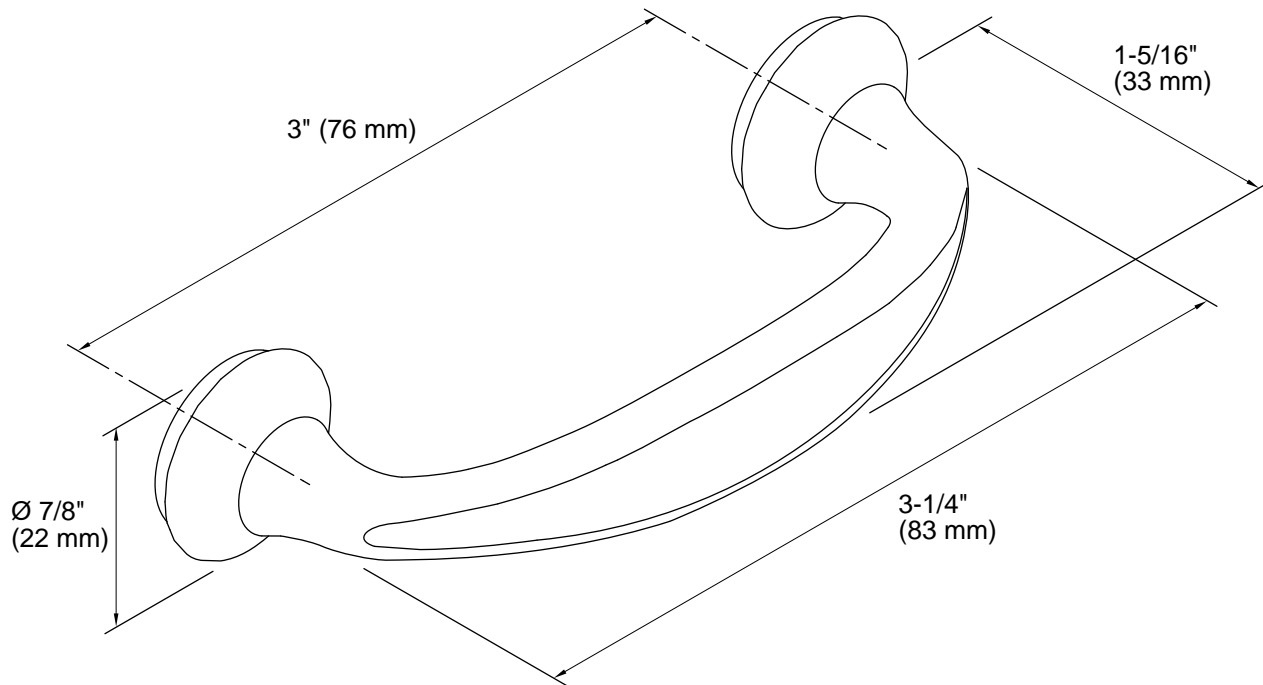

K-23723 Faucet cleaner

Codes/Standards

None Applicable

**KOHLER® Faucet Lifetime Limited
Warranty**

See website for detailed warranty information.

Technical Information

All product dimensions are nominal.

Material: Metal