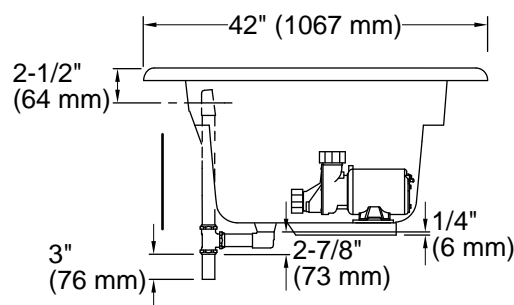

See website for detailed warranty information.

No change in measurements if connected with drain illustrated. (K-11677)

Pump/Control Access Front or End (If Apron is not Used) 20" (508 mm) W x 15" (381 mm) H

Pump: 120 V, 15 A, 60 Hz

Technical Information

All product dimensions are nominal.

Drain location: Reversible
 Basin area, bottom: 53" x 26" (1346 mm x 660 mm)
 Basin area, top: 65" x 34" (1651 mm x 864 mm)
 Weight: 70 lbs (31.8 kg)
 Minimum floor load: 36 lbs/ft² (175.8 kg/m²)
 Water depth: 15" (381 mm)
 Water capacity: 78 gal (295.3 L)
 Cutout: Drop-in, 70-1/2" x 40-1/2" (1791 mm x 1029 mm)
 Electrical component Pump: 120 V, 7.5 A, 60 Hz rating: