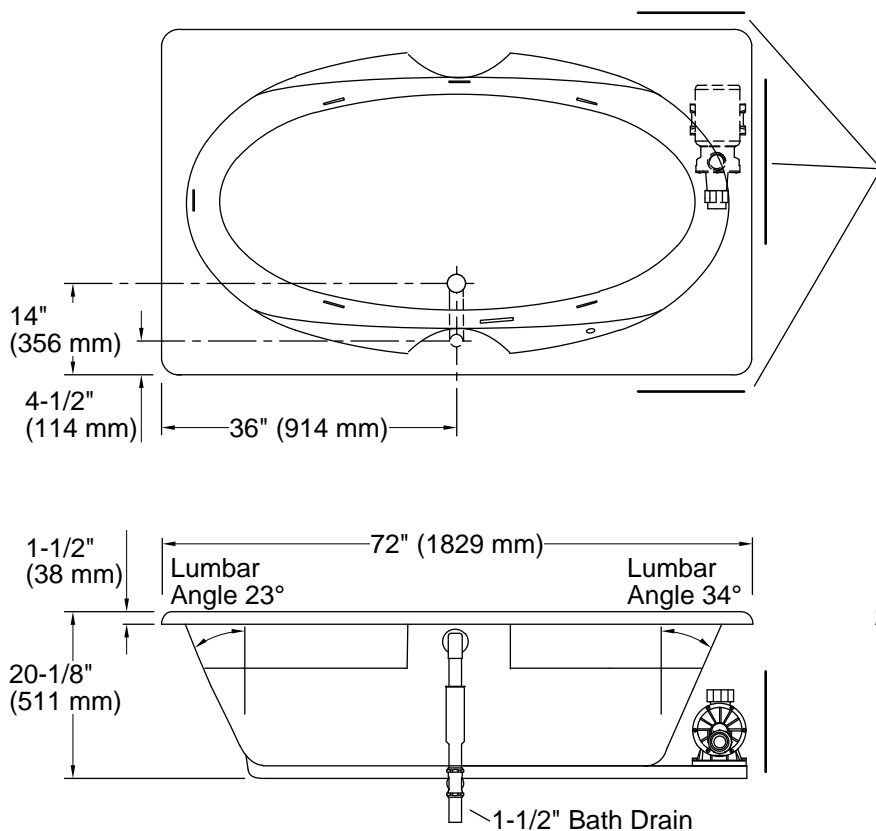

or

K-37383 Rough-in cable bath drain, PVC, 30" cable with tubing
K-78438 30" cable bath drain

or

K-37385 rough-in cable drain, PVC, 45" cable
K-78439 45" cable bath drain

Recommended Products/Accessories

K-1491 Bath/Whirlpool Pillow
K-1601 Bath/whirlpool footstop, removable
K-7213 27" Cable Bath Drain
K-7214 27" Cable Bath Drain
K-7259 Brass toe tap bath drain
K-23726 Drain treatment
K-23732 Tub & shower cleaner
K-7265 Brass toe tap bath drain

See website for detailed warranty information.

No change in measurements if connected with drain illustrated. (K-11677)

Pump/Control Access Front or End (If Apron is not Used) 20" (508 mm) W x 15" (381 mm) H

Pump: 120 V, 15 A, 60 Hz

Technical Information

All product dimensions are nominal.

Drain location: Reversible
 Basin area, bottom: 53" x 26" (1346 mm x 660 mm)
 Basin area, top: 65" x 34" (1651 mm x 864 mm)
 Weight: 70 lbs (31.8 kg)
 Minimum floor load: 36 lbs/ft² (175.8 kg/m²)
 Water depth: 15" (381 mm)
 Water capacity: 78 gal (295.3 L)
 Cutout: Drop-in, 70-1/2" x 40-1/2" (1791 mm x 1029 mm)
 Electrical component Pump: 120 V, 7.5 A, 60 Hz rating:

Pump speed: Single

Minimum flat for 2-11/16" (69 mm)

1-800-4KOHLER (1-800-456-4537)

Kohler Co. reserves the right to make revisions without notice to product specifications.

For the most current Specification Sheet, go to www.kohler.com USA or www.kohler.ca Canada