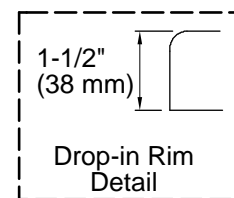

See website for detailed warranty information.

No change in measurements if connected with drain illustrated. (K-11677)

Pump/Control Access Front or End (If Apron is not Used) 20" (508 mm) W x 15" (381 mm) H

Pump: 120 V, 15 A, 60 Hz

Technical Information

All product dimensions are nominal.

Drain location: Reversible
 Basin area, bottom: 53" x 26" (1346 mm x 660 mm)
 Basin area, top: 65" x 34" (1651 mm x 864 mm)
 Weight: 70 lbs (31.8 kg)
 Minimum floor load: 36 lbs/ft² (175.8 kg/m²)
 Water depth: 15" (381 mm)
 Water capacity: 78 gal (295.3 L)
 Cutout: Drop-in, 70-1/2" x 40-1/2" (1791 mm x 1029 mm)
 Electrical component Pump: 120 V, 7.5 A, 60 Hz rating: