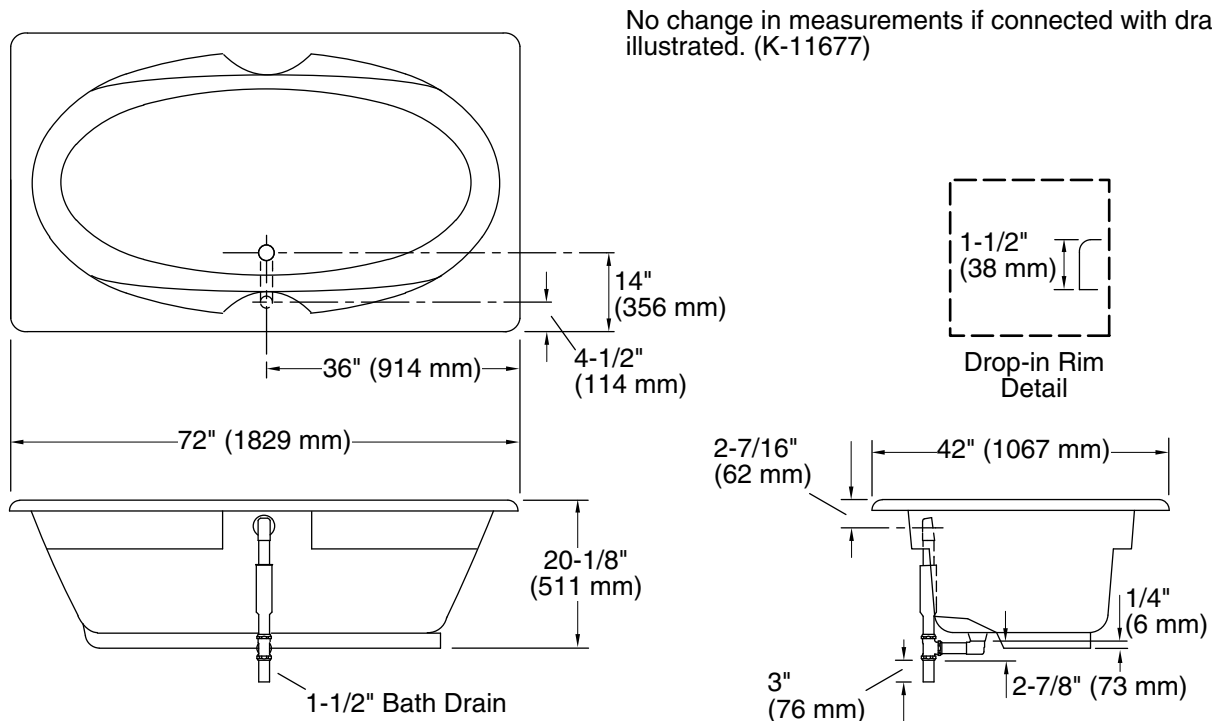

K-T37391 Rotary-turn bath drain trim

K-T37392 Rotary-turn bath drain trim

or

K-37383 Rough-in cable bath drain, PVC, 30" cable with tubing

K-78438 30" cable bath drain

or

K-37385 rough-in cable drain, PVC, 45" cable

Technical Information

All product dimensions are nominal.

Drain location:	Reversible
Basin area, bottom:	53" x 26" (1346 mm x 660 mm)
Basin area, top:	65" x 34" (1651 mm x 864 mm)
Weight:	51 lbs (23.1 kg)
Minimum floor load:	35 lbs/ft ² (170.9 kg/m ²)
Water depth:	15" (381 mm)
Water capacity:	78 gal (295.3 L)
Cutout:	Drop-in, 70-1/2" x 40-1/2" (1791 mm x 1029 mm)
Minimum flat for door:	2-11/16" (69 mm)

Notes

Measure your actual product for rough-in details.

Install this product according to the installation instructions.

The hot water supply should be 70% of the capacity of the bath or greater. Installations will vary.