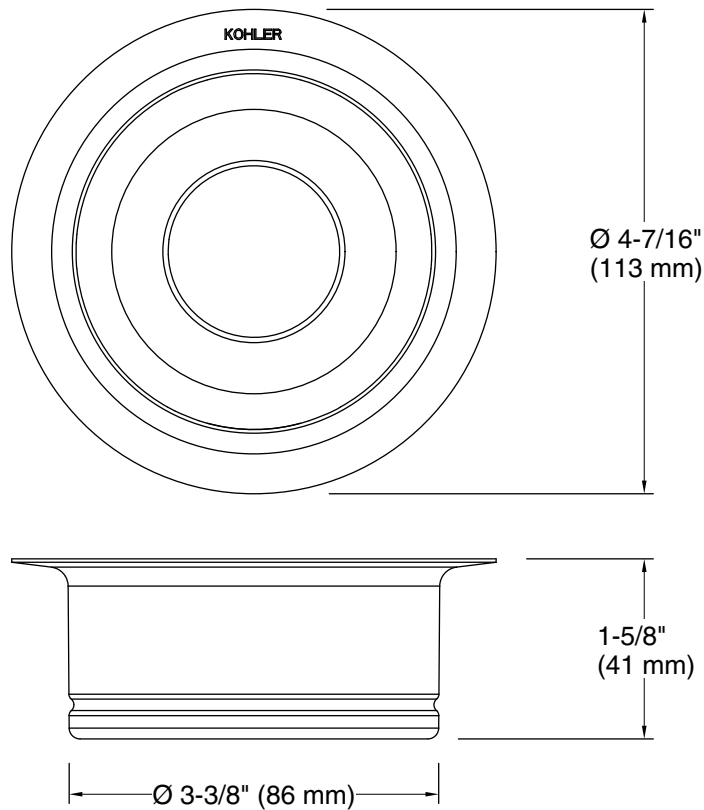

Features

- Fits standard garbage disposal units 4-1/2" (114 mm) wide and 1-5/8" (41 mm) deep
- Includes disposal flange and stopper
- Fits standard garbage disposal units 4-1/2" (114 mm) wide and 1-5/8" (41 mm) deep

Technical Information

All product dimensions are nominal.

Material: Metal