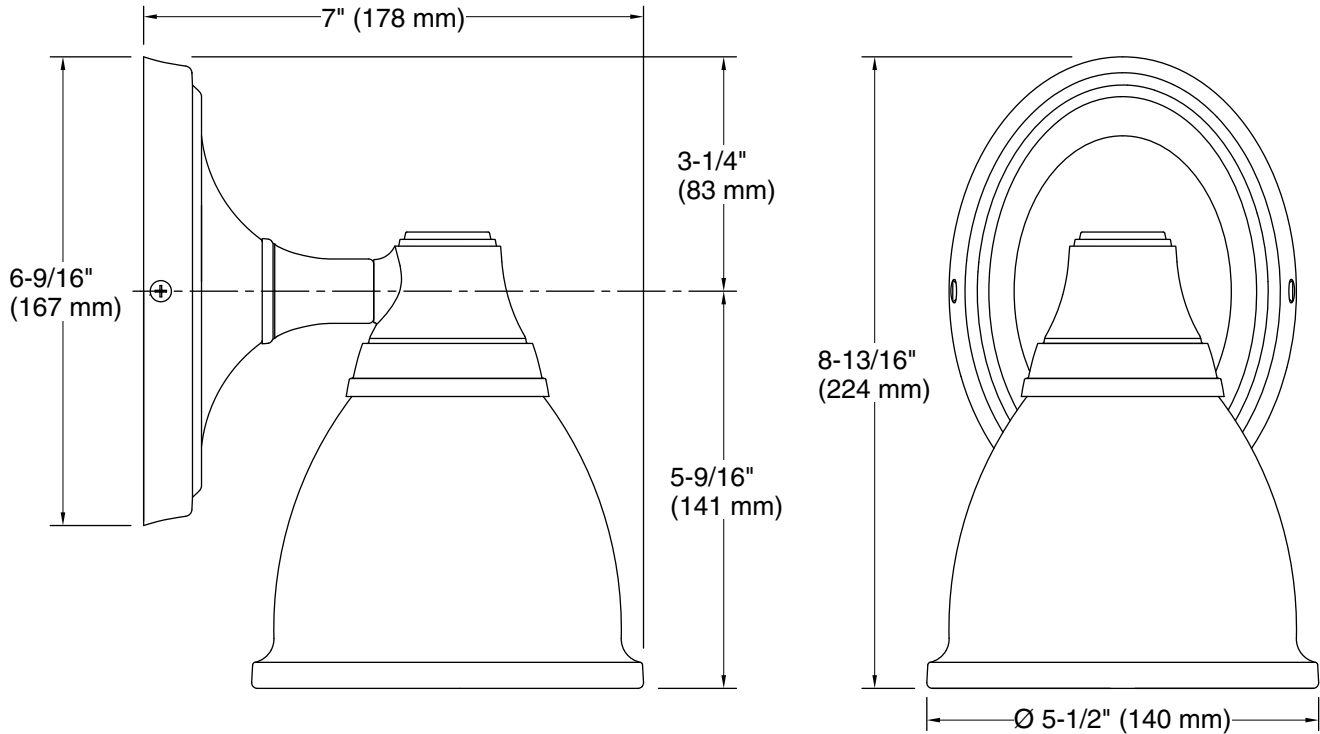

Features

- Frosted-glass shade
- Sconce can be positioned up or down, depending on room setting
- Coordinates with Forté® faucets, accessories, and showering components to complete your bathroom
- Includes installation hardware
- Suitable for damp locations, per UL 1598
- Fixture is dimmable when paired with dimmer switch and compatible bulbs

See website for detailed warranty information.

Required Electrical Service

0.833 A

Technical Information

All product dimensions are nominal.

Material:	Metal, Glass
Number of Lights:	1
Number of Shades:	1
Shade Type:	Frosted Glass
Hanging Type:	Non-hanging