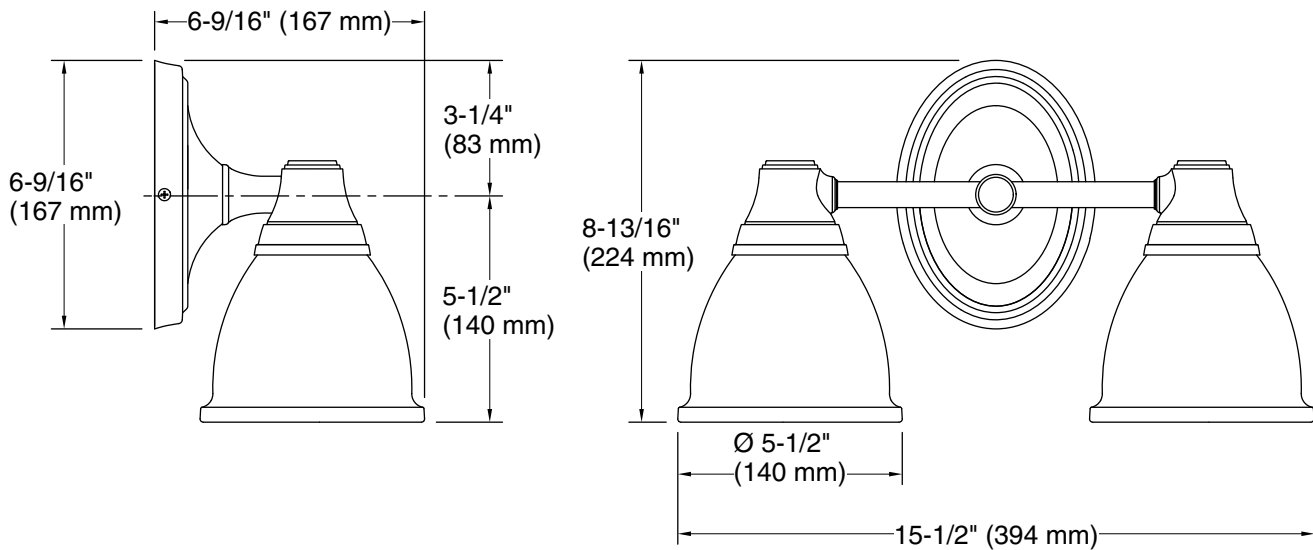

Features

- Frosted-glass shades
- Sconce can be positioned up or down, depending on room setting
- Coordinates with Forté® faucets, accessories, and showering components to complete your bathroom
- Includes installation hardware
- Suitable for damp locations, per UL 1598
- Fixture is dimmable when paired with dimmer switch and compatible bulbs

See website for detailed warranty information.

Required Electrical Service

1.666 A

Technical Information

All product dimensions are nominal.

Material: Metal, Glass
Number of Lights: 2
Number of Shades: 2
Shade Type: Frosted Glass
Hanging Type: Non-hanging