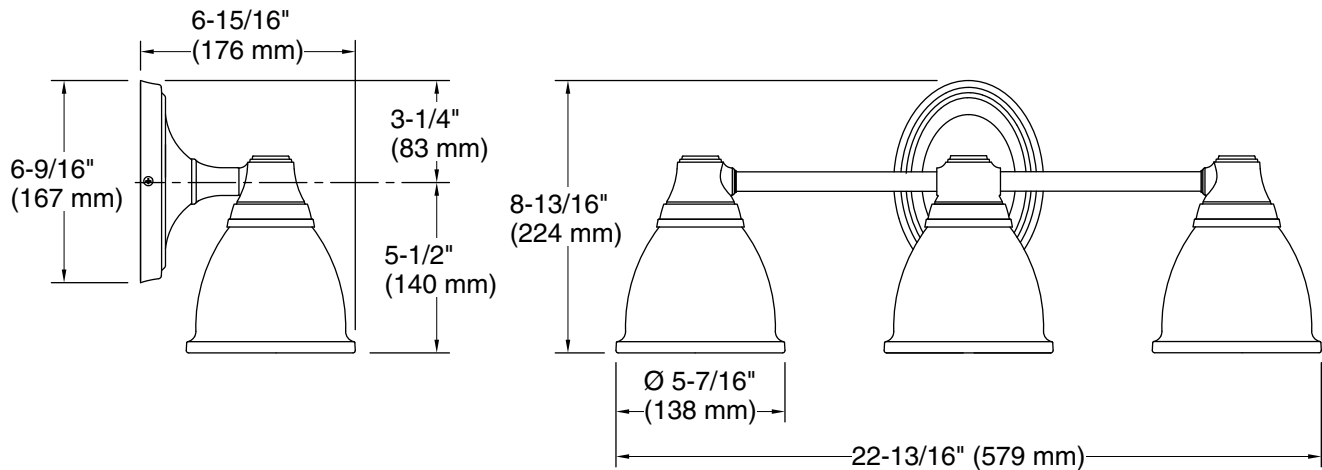

Features

- Frosted-glass shades
- Sconce can be positioned up or down, depending on room setting
- Coordinates with Forté® faucets, accessories, and showering components to complete your bathroom
- Includes installation hardware
- Suitable for damp locations, per UL 1598
- Fixture is dimmable when paired with dimmer switch and compatible bulbs

See website for detailed warranty information.

Required Electrical Service

2.5 A

Technical Information

All product dimensions are nominal.

Material:	Metal, Glass
Number of Lights:	3
Number of Shades:	3
Shade Type:	Frosted Glass
Hanging Type:	Non-hanging