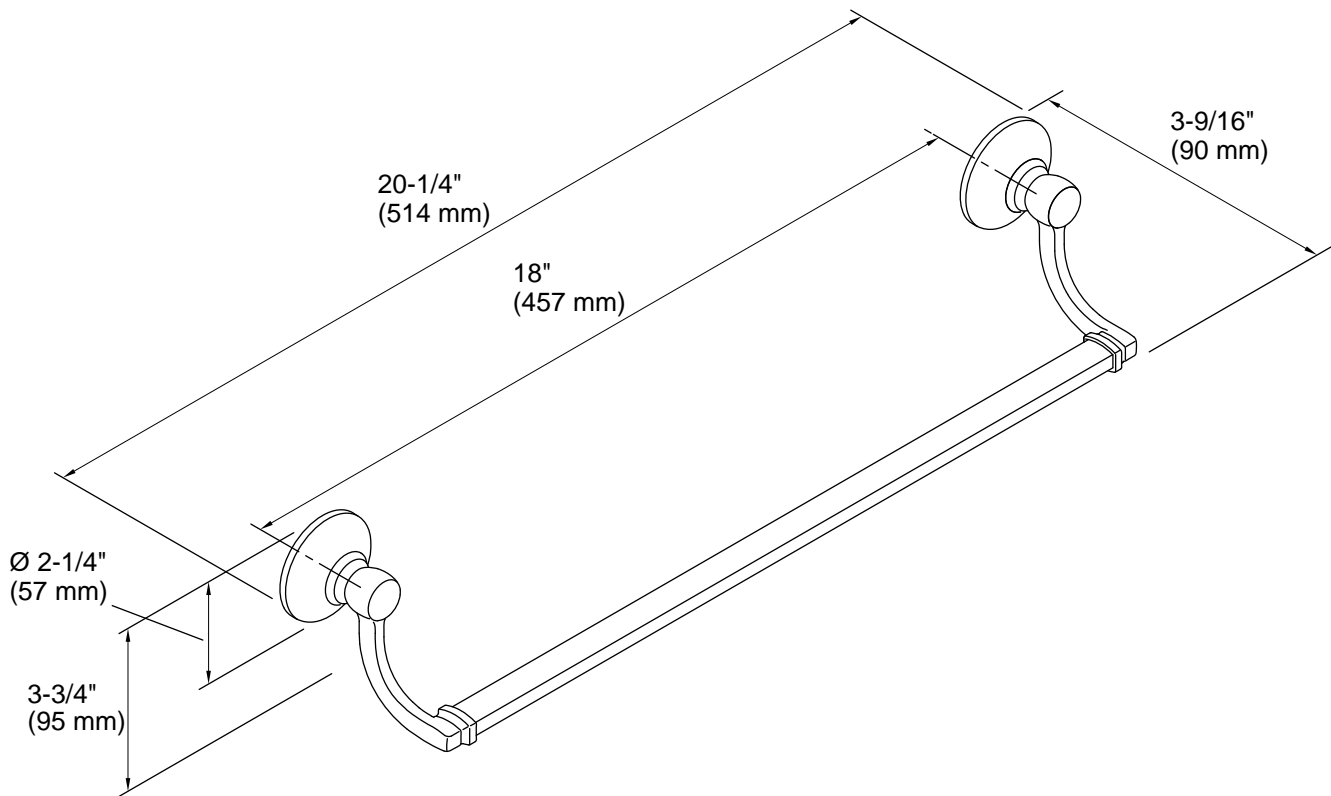

**Bancroft®**  
18" Towel Bar  
**K-11410**

**Features**

- Coordinates with other products in the Bancroft collection

**Material**

- Premium metal construction for durability and reliability
- KOHLER finishes resist corrosion and tarnishing

## Technical Information

All product dimensions are nominal.

Material: Metal