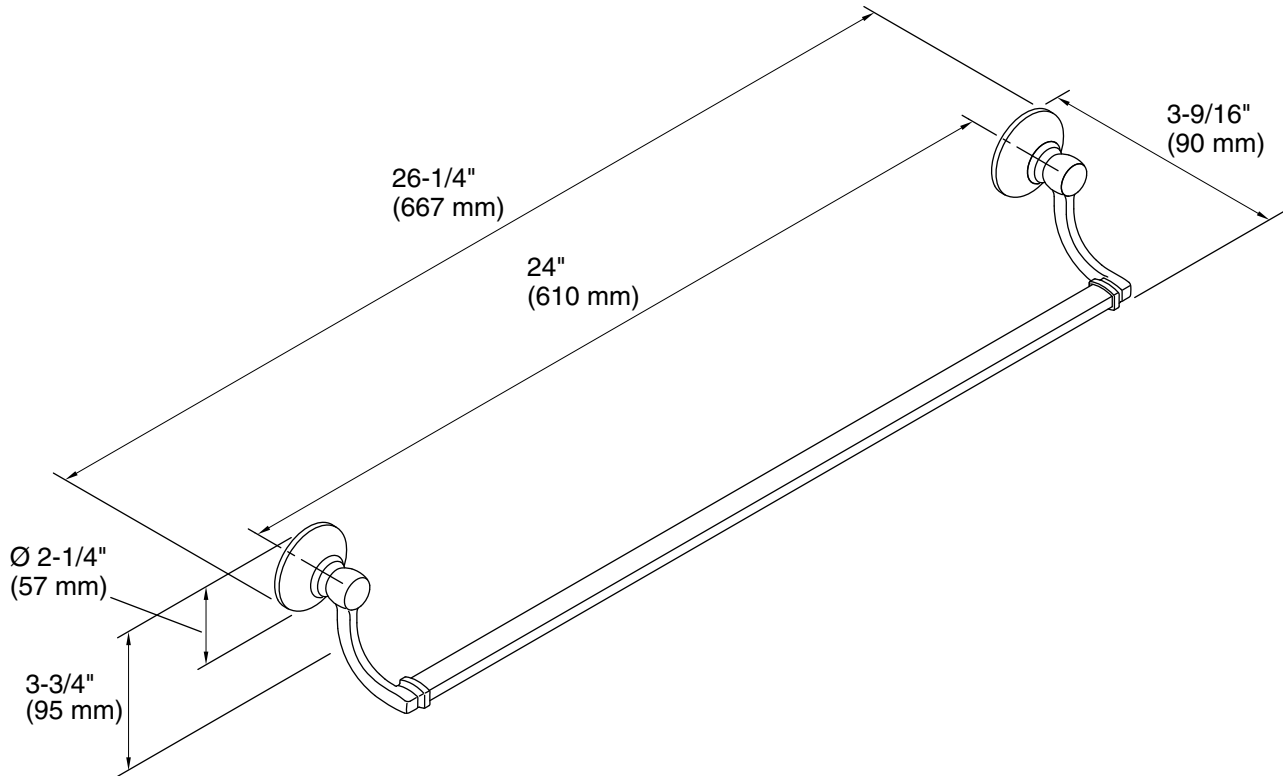

Technical Information

All product dimensions are nominal.

Material: Metal

Notes

Install this product according to the installation guide.

CAUTION: Risk of personal injury. Do not install these products in any area where they are likely to be used inadvertently as a grab bar or support bar. These products are not designed or intended for use as a grab bar or support bar.