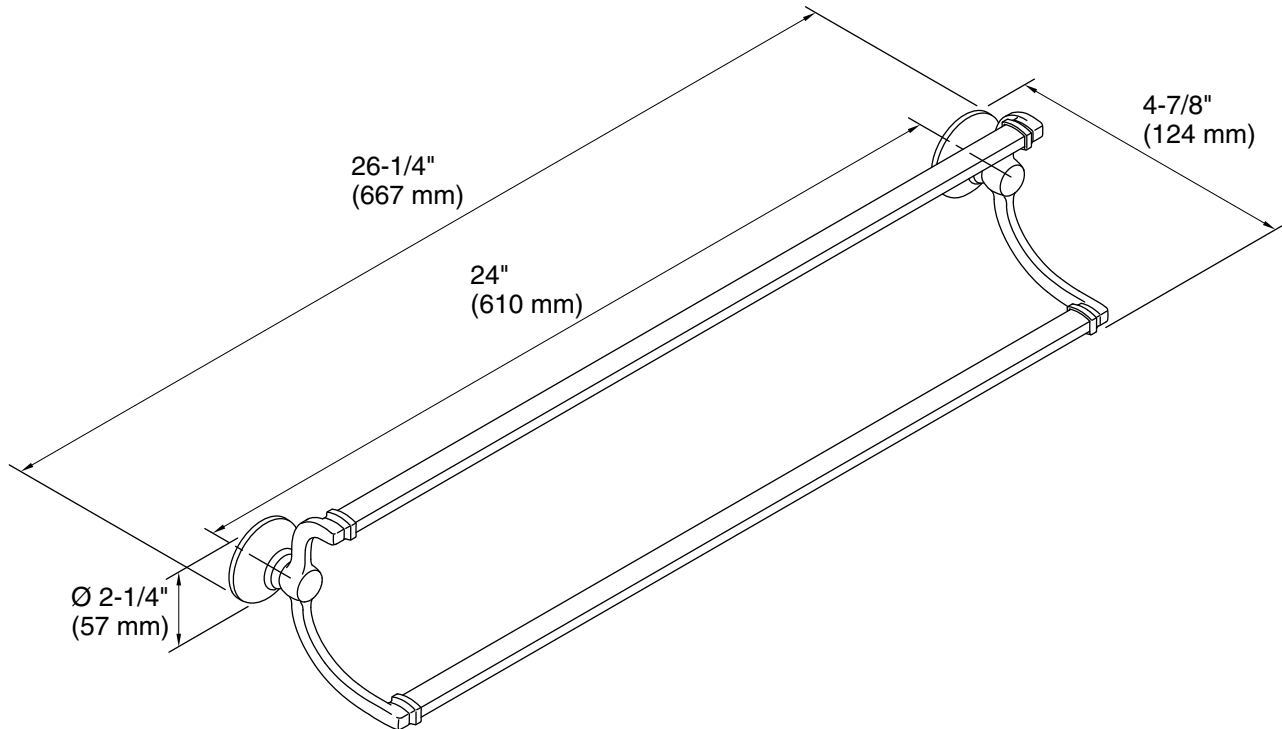

**Bancroft®**  
24" Double Towel Bar  
**K-11413**

**Features**

- Coordinates with other products in the Bancroft collection

**Material**

- Premium metal construction for durability and reliability
- KOHLER® finishes resist corrosion and tarnishing

## Technical Information

All product dimensions are nominal.

Material: Metal