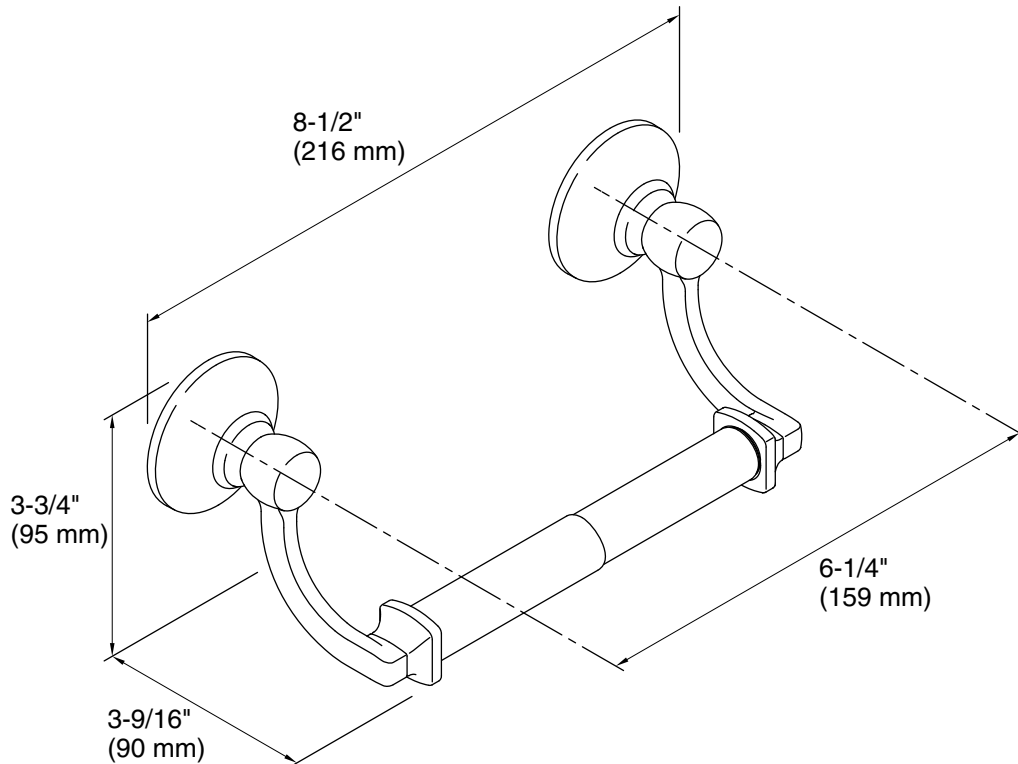

Technical Information

All product dimensions are nominal.

Material: Metal

Notes

Install this product according to the installation guide.

CAUTION: Risk of personal injury. Do not install these products in any area where they are likely to be used inadvertently as a grab bar or support bar. These products are not designed or intended for use as a grab bar or support bar.