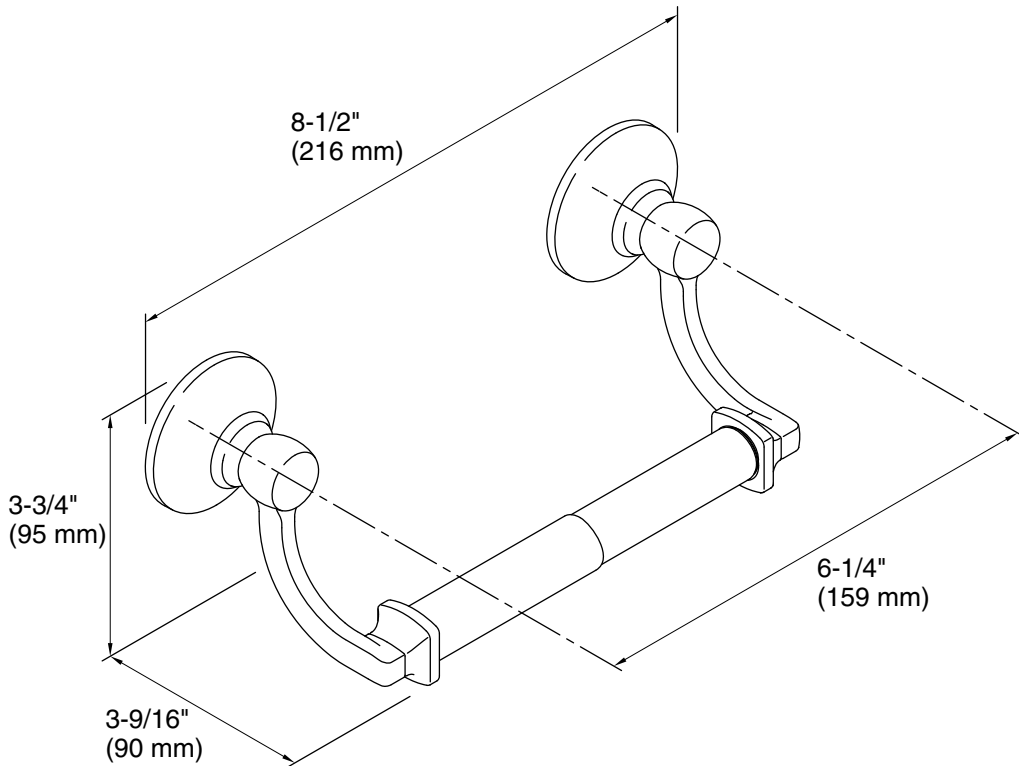

Bancroft®
Toilet paper holder
K-11415

Features

- Coordinates with other products in the Bancroft collection

Material

- Premium metal construction for durability and reliability
- KOHLER® finishes resist corrosion and tarnishing

Technical Information

All product dimensions are nominal.

Material: Metal

Notes

Install this product according to the installation guide.

CAUTION: Risk of personal injury. Do not install these products in any area where they are likely to be used inadvertently as a grab bar or support bar. These products are not designed or intended for use as a grab bar or support bar.