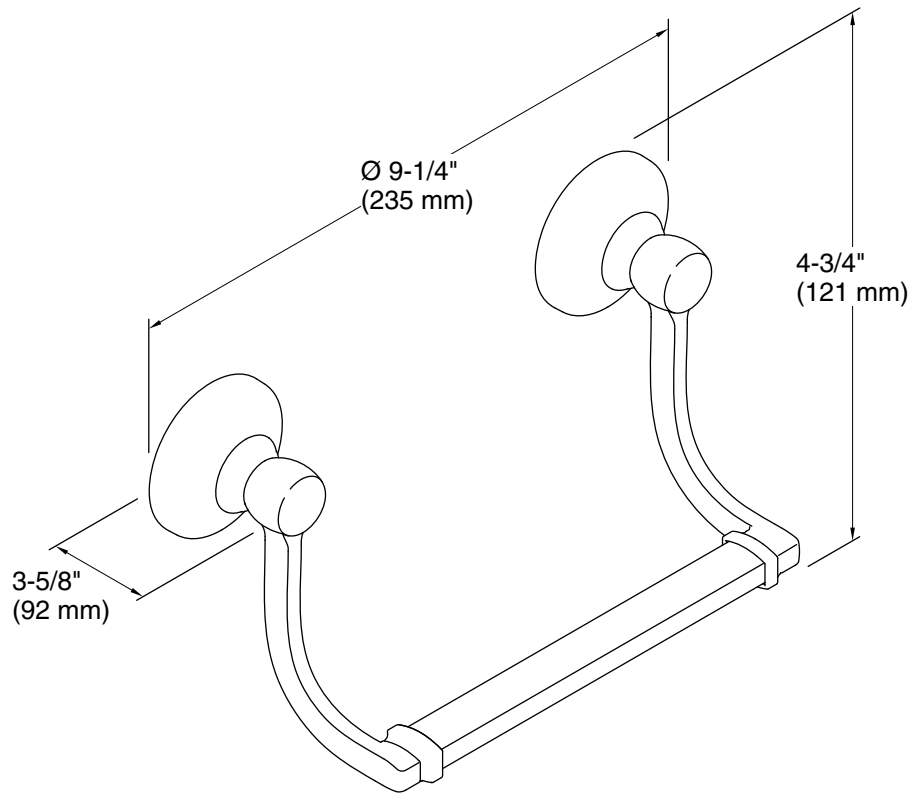

Bancroft®
9" towel bar
K-11416

Features

- Coordinates with other products in the Bancroft collection

Material

- Premium metal construction for durability and reliability
- KOHLER® finishes resist corrosion and tarnishing

Technical Information

All product dimensions are nominal.

Material: Metal

Notes

Install this product according to the installation guide.

CAUTION: Risk of personal injury. Do not install these products in any area where they are likely to be used inadvertently as a grab bar or support bar. These products are not designed or intended for use as a grab bar or support bar.