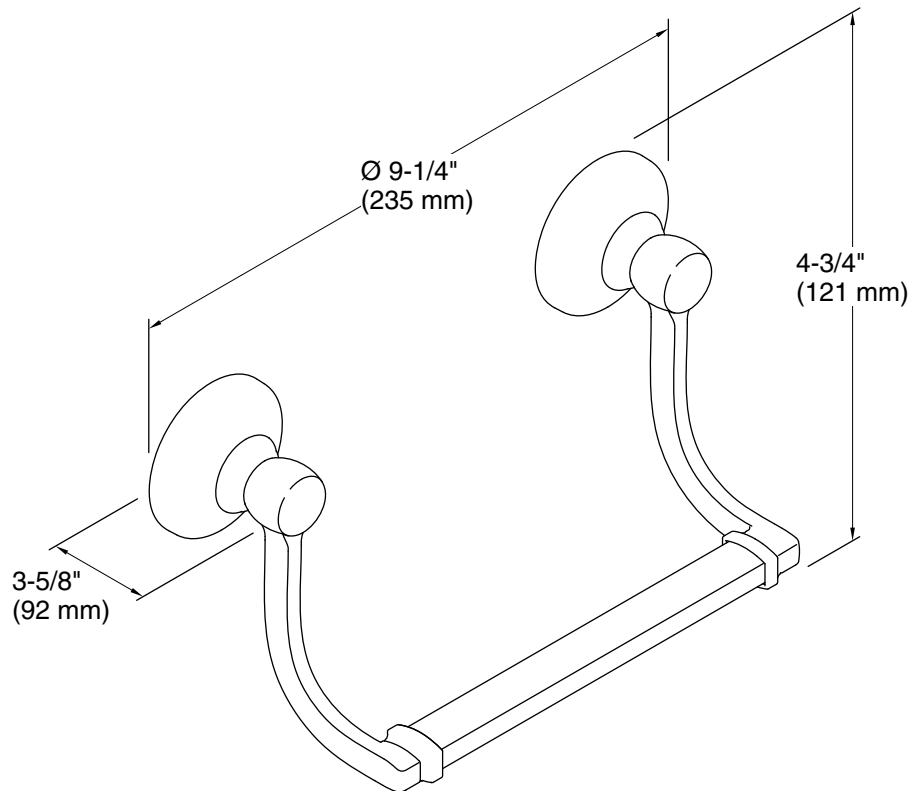

Technical Information

All product dimensions are nominal.

Material: Metal

Notes

Install this product according to the installation guide.

CAUTION: Risk of personal injury. Do not install these products in any area where they are likely to be used inadvertently as a grab bar or support bar. These products are not designed or intended for use as a grab bar or support bar.