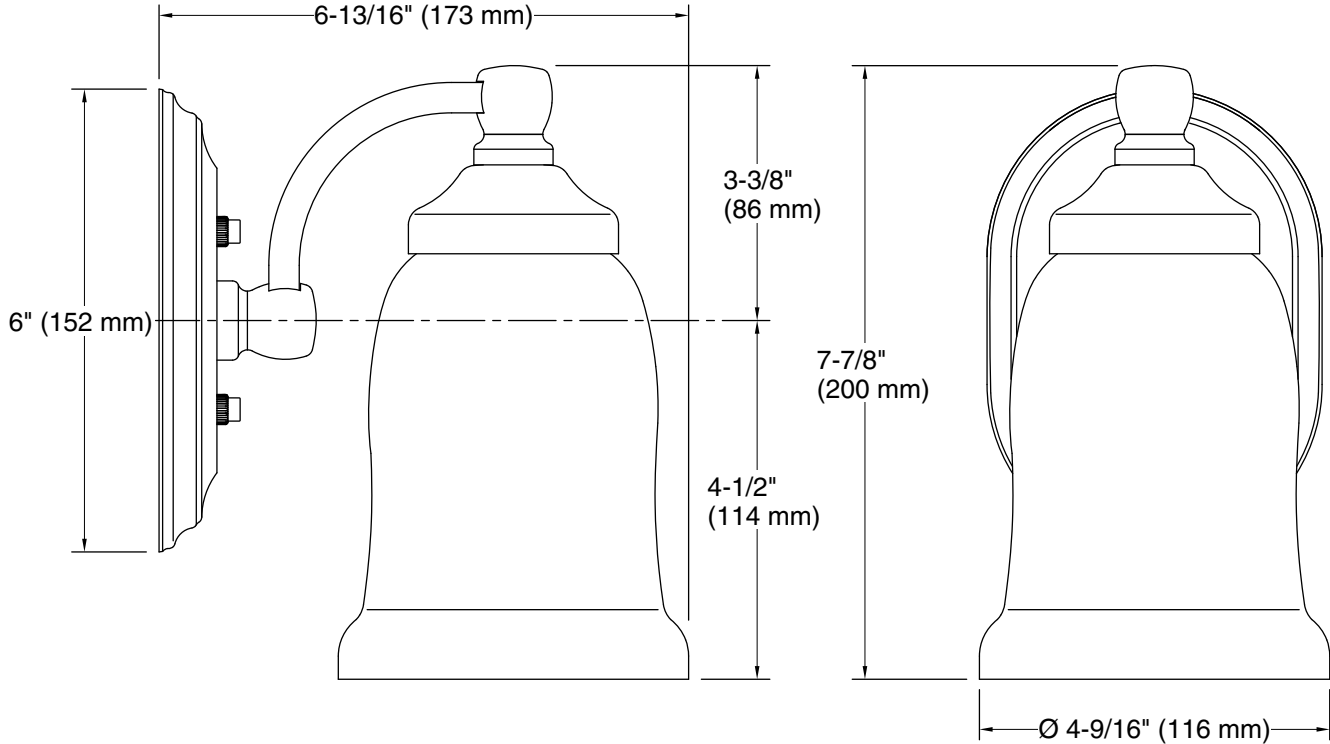

Features

- Frosted-glass shade
- Sconce can be positioned up or down, depending on room setting
- Coordinates with other products in the Bancroft collection
- Includes installation hardware
- Suitable for damp locations, per UL 1598

See website for detailed warranty information.

Required Electrical Service

0.833 A

Technical Information

All product dimensions are nominal.

Material:	Metal, Glass
Number of Lights:	1
Number of Shades:	1
Shade Type:	Frosted Glass
Hanging Type:	Non-hanging