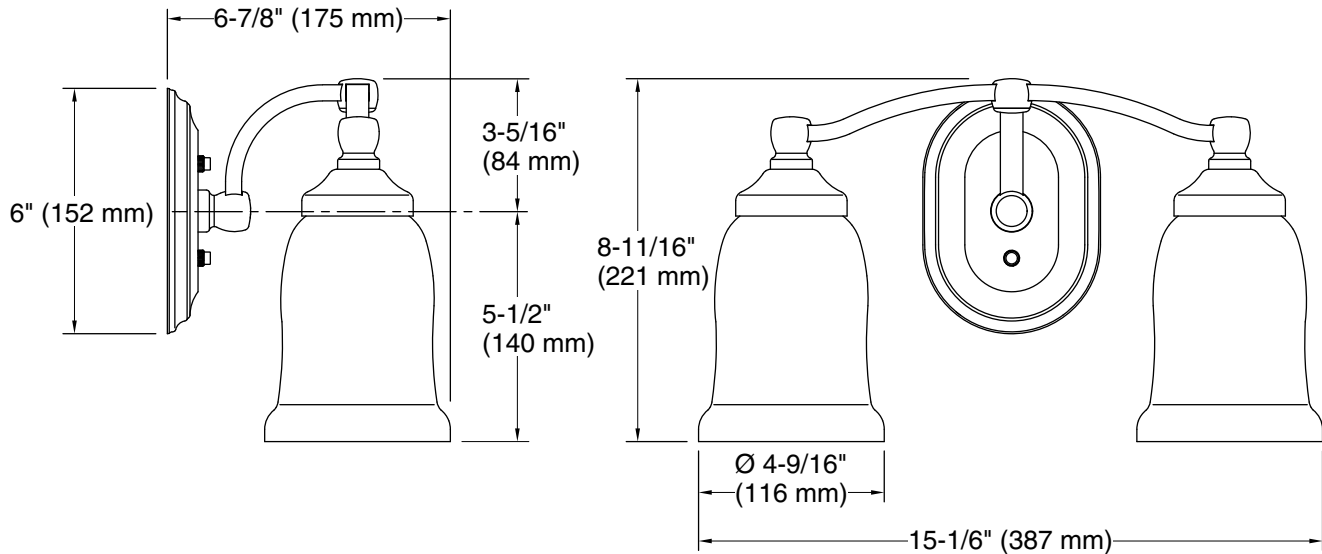

Features

- Frosted-glass shades
- Sconce can be positioned up or down, depending on room setting
- Coordinates with other products in the Bancroft collection
- Includes installation hardware
- Suitable for damp locations, per UL 1598

See website for detailed warranty information.

Required Electrical Service

1.666 A

Technical Information

All product dimensions are nominal.

Material: Metal, Glass
Number of Lights: 2
Number of Shades: 2
Shade Type: Frosted Glass
Hanging Type: Non-hanging