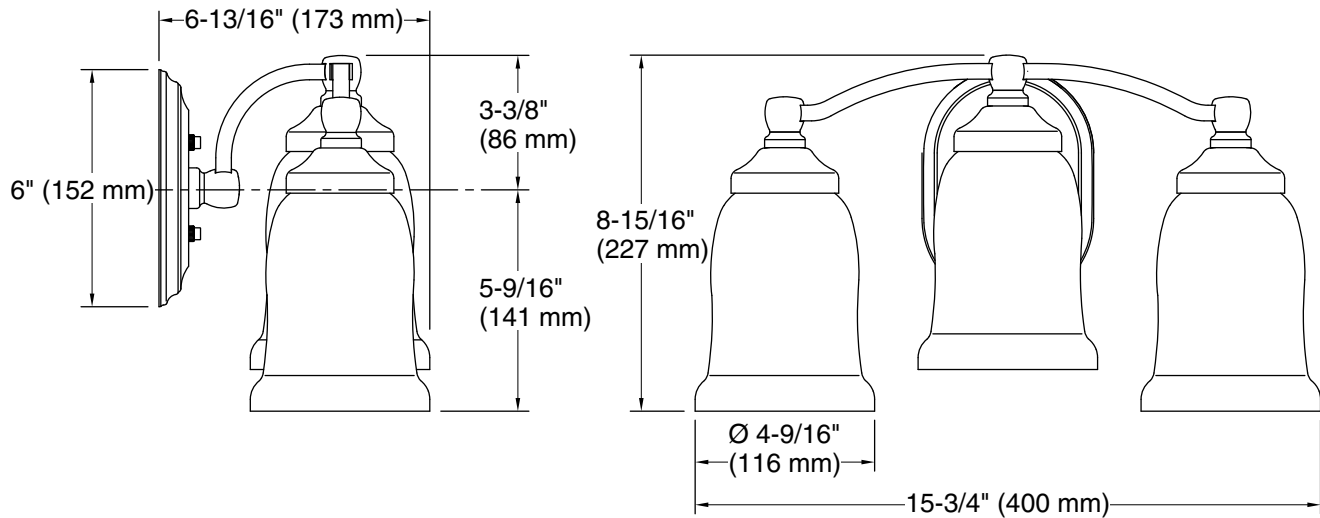

Features

- Frosted-glass shades
- Sconce can be positioned up or down, depending on room setting
- Coordinates with other products in the Bancroft collection
- Includes installation hardware
- Suitable for damp locations, per UL 1598

KOHLER® Faucet Lifetime Limited Warranty

See website for detailed warranty information.

Required Electrical Service

2.5 A

Technical Information

All product dimensions are nominal.

Material:	Metal, Glass
Number of Lights:	3
Number of Shades:	3
Shade Type:	Frosted Glass
Hanging Type:	Non-hanging