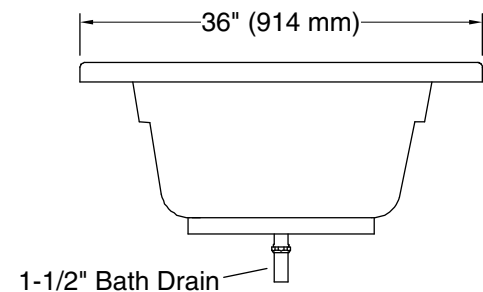

## Technical Information

All product dimensions are nominal.

Drain location:	Reversible
Basin area, bottom:	46" x 15" (1168 mm x 381 mm)
Basin area, top:	55" x 25" (1397 mm x 635 mm)
Weight:	43 lbs (19.5 kg)
Minimum floor load:	80 lbs/ft <sup>2</sup> (390.6 kg/m <sup>2</sup> )
Water depth:	14" (356 mm)
Water capacity:	57 gal (215.8 L)
Cutout:	Drop-in, 58-1/2" x 34-1/2" (1486 mm x 876 mm)
Minimum flat for door:	1-1/8" (29 mm)