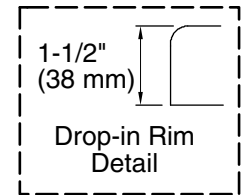

## Technical Information

All product dimensions are nominal.

Drain location:	Reversible
Basin area, bottom:	46" x 15" (1168 mm x 381 mm)
Basin area, top:	55" x 25" (1397 mm x 635 mm)
Weight:	43 lbs (19.5 kg)
Minimum floor load:	80 lbs/ft <sup>2</sup> (390.6 kg/m <sup>2</sup> )
Water depth:	14" (356 mm)
Water capacity:	57 gal (215.8 L)
Cutout:	Drop-in, 58-1/2" x 34-1/2" (1486 mm x 876 mm)
Minimum flat for door:	1-1/8" (29 mm)