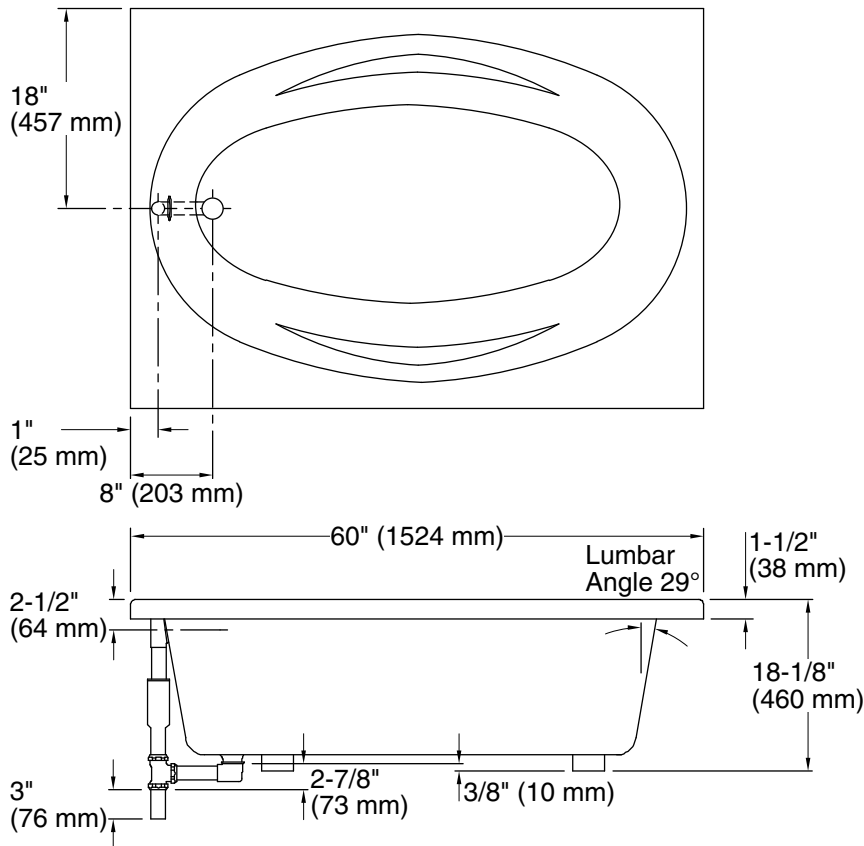

No change in measurements if connected with drain illustrated. (K-11677)