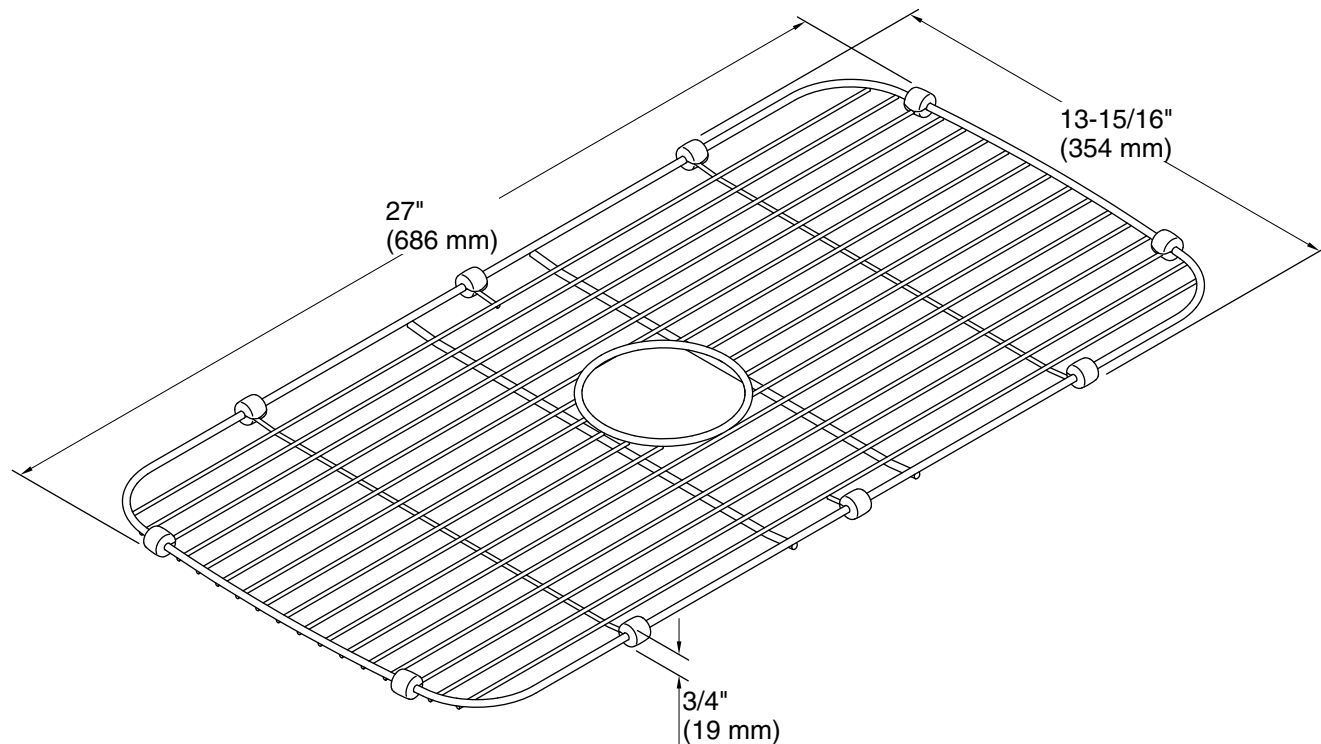

Color	Code	Description
	ST	Stainless Steel

Technical Information

All product dimensions are nominal.

Material: Stainless Steel