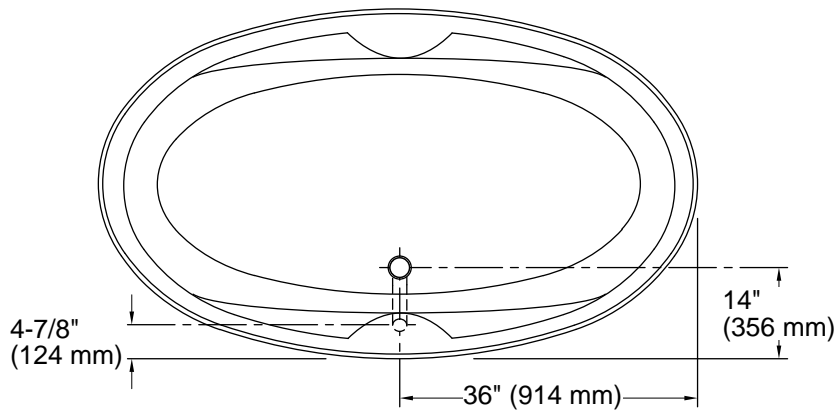

No change in measurements if connected with drain illustrated. (K-11677)

Technical Information

All product dimensions are nominal.

Drain location:	Reversible
Basin area, bottom:	53" x 26" (1346 mm x 660 mm)
Basin area, top:	65" x 34" (1651 mm x 864 mm)
Weight:	60 lbs (27.2 kg)
Minimum floor load:	35 lbs/ft ² (170.9 kg/m ²)
Water depth:	15" (381 mm)
Water capacity:	78 gal (295.3 L)
Template:	Drop-in, 114861-7, required, included