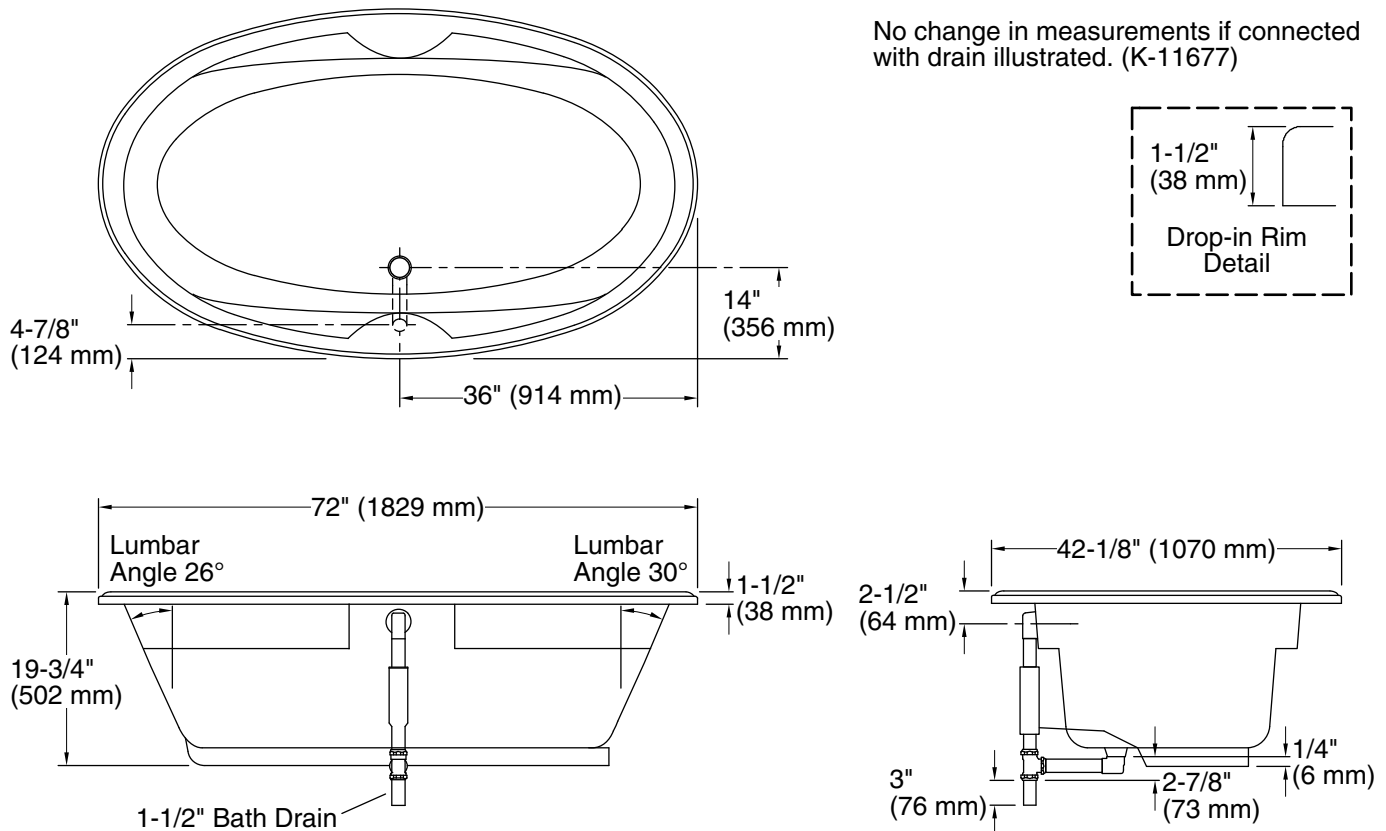

K-T37391 Rotary-turn bath drain trim

K-T37392 Rotary-turn bath drain trim

or

K-37385 rough-in cable drain, PVC, 45" cable

K-78439 45" cable bath drain

or

K-37383 Rough-in cable bath drain, PVC, 30" cable with tubing

No change in measurements if connected with drain illustrated. (K-11677)

Technical Information

All product dimensions are nominal.

Drain location:	Reversible
Basin area, bottom:	53" x 26" (1346 mm x 660 mm)
Basin area, top:	65" x 34" (1651 mm x 864 mm)
Weight:	60 lbs (27.2 kg)
Minimum floor load:	35 lbs/ft ² (170.9 kg/m ²)
Water depth:	15" (381 mm)
Water capacity:	78 gal (295.3 L)
Template:	Drop-in, 114861-7, required, included

Notes

Measure your actual product for rough-in details.

Install this product according to the installation instructions.

The hot water supply should be 70% of the capacity of the bath or greater. Installations will vary.