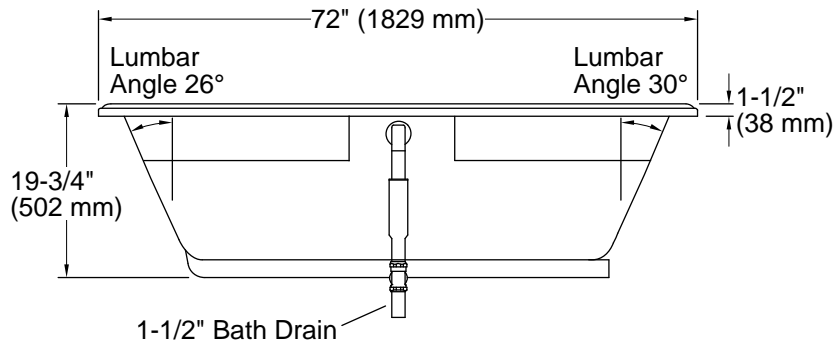

No change in measurements if connected with drain illustrated. (K-11677)

Technical Information

All product dimensions are nominal.

Drain location:	Reversible
Basin area, bottom:	53" x 26" (1346 mm x 660 mm)
Basin area, top:	65" x 34" (1651 mm x 864 mm)
Weight:	60 lbs (27.2 kg)
Minimum floor load:	35 lbs/ft ² (170.9 kg/m ²)
Water depth:	15" (381 mm)
Water capacity:	78 gal (295.3 L)
Template:	Drop-in, 114861-7, required, included