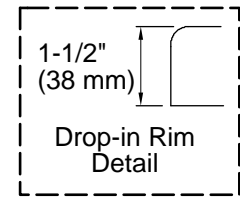

No change in measurements if connected with drain illustrated. (K-11677)

Technical Information

All product dimensions are nominal.

Drain location:	Reversible
Basin area, bottom:	53" x 26" (1346 mm x 660 mm)
Basin area, top:	65" x 34" (1651 mm x 864 mm)
Weight:	60 lbs (27.2 kg)
Minimum floor load:	35 lbs/ft ² (170.9 kg/m ²)
Water depth:	15" (381 mm)
Water capacity:	78 gal (295.3 L)
Template:	Drop-in, 114861-7, required, included