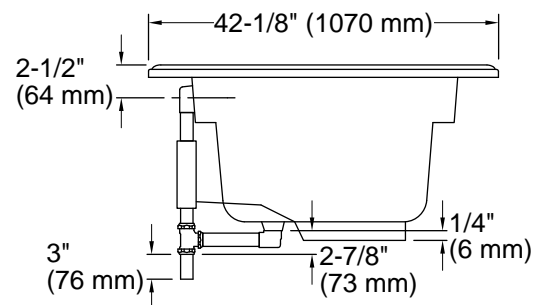

No change in measurements if connected with drain illustrated. (K-11677)

Technical Information

All product dimensions are nominal.

Drain location:	Reversible
Basin area, bottom:	53" x 26" (1346 mm x 660 mm)
Basin area, top:	65" x 34" (1651 mm x 864 mm)
Weight:	60 lbs (27.2 kg)
Minimum floor load:	35 lbs/ft ² (170.9 kg/m ²)
Water depth:	15" (381 mm)
Water capacity:	78 gal (295.3 L)
Template:	Drop-in, 114861-7, required, included