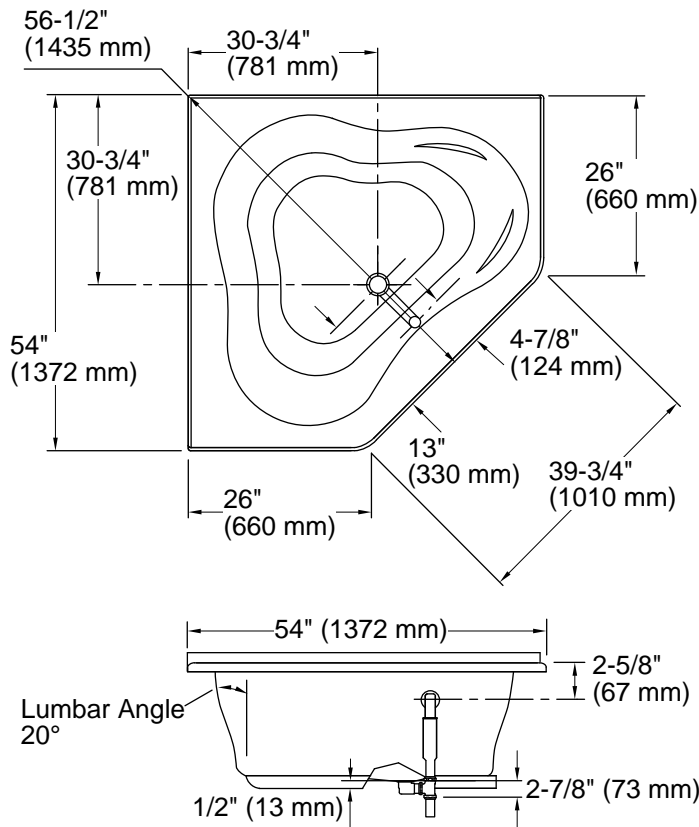

No change in measurements if connected with drain illustrated. (K-11677)