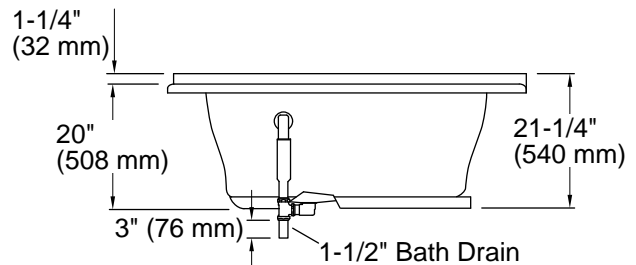

Technical Information

All product dimensions are nominal.

Drain location:	Center
Basin area, bottom:	44" x 36" (1118 mm x 914 mm)
Basin area, top:	56" x 43" (1422 mm x 1092 mm)
Weight:	51 lbs (23.1 kg)
Minimum floor load:	35 lbs/ft ² (170.9 kg/m ²)
Water depth:	15" (381 mm)
Water capacity:	76 gal (287.7 L)