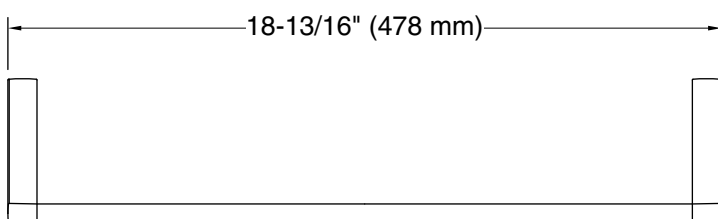

Technical Information

All product dimensions are nominal.

Material: Brass, Zinc