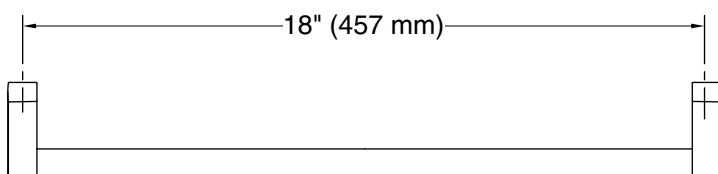

Technical Information

All product dimensions are nominal.

Material: Brass, Zinc