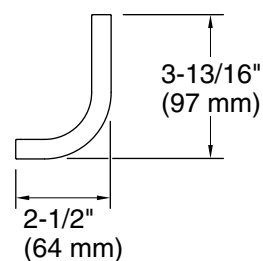

Features

- 18" (457 mm) single towel bar
- Mounts to wall for convenient hanging storage of robes and towels
- Coordinates with Loure faucets, accessories, and showering components to complete your bathroom

Codes/Standards

Plumbing Standards
QB/T 1560

See website for detailed warranty information.

Technical Information

All product dimensions are nominal.

Material: Brass, Zinc