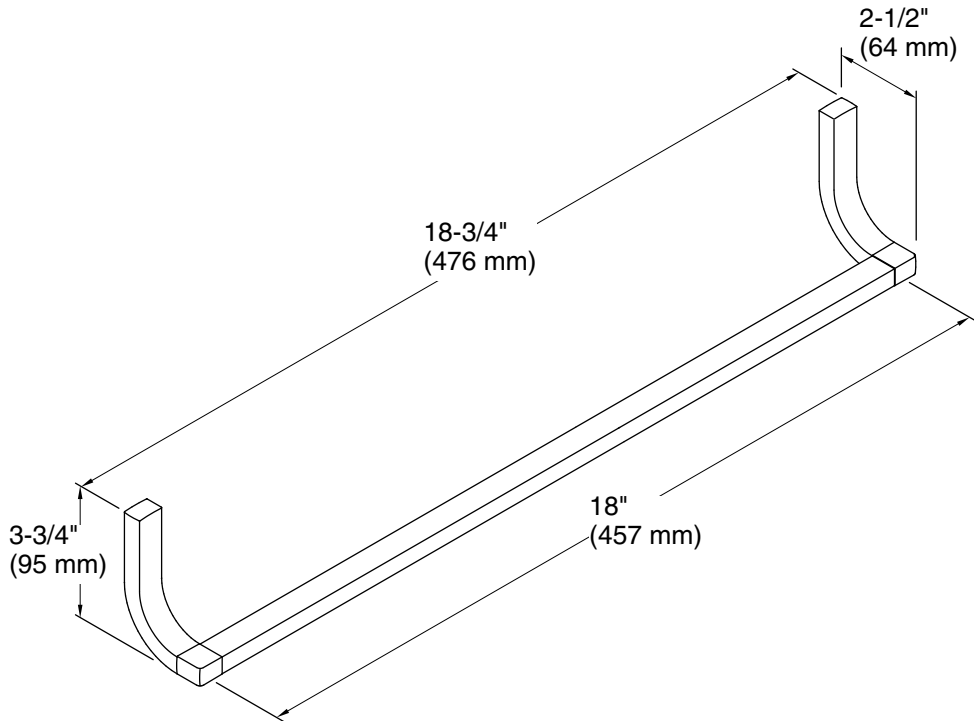

Technical Information

All product dimensions are nominal.

Material: Metal

Notes

Install this product according to the installation guide.

CAUTION: Risk of personal injury. Do not install these products in any area where they are likely to be used inadvertently as a grab bar or support bar. These products are not designed or intended for use as a grab bar or support bar.