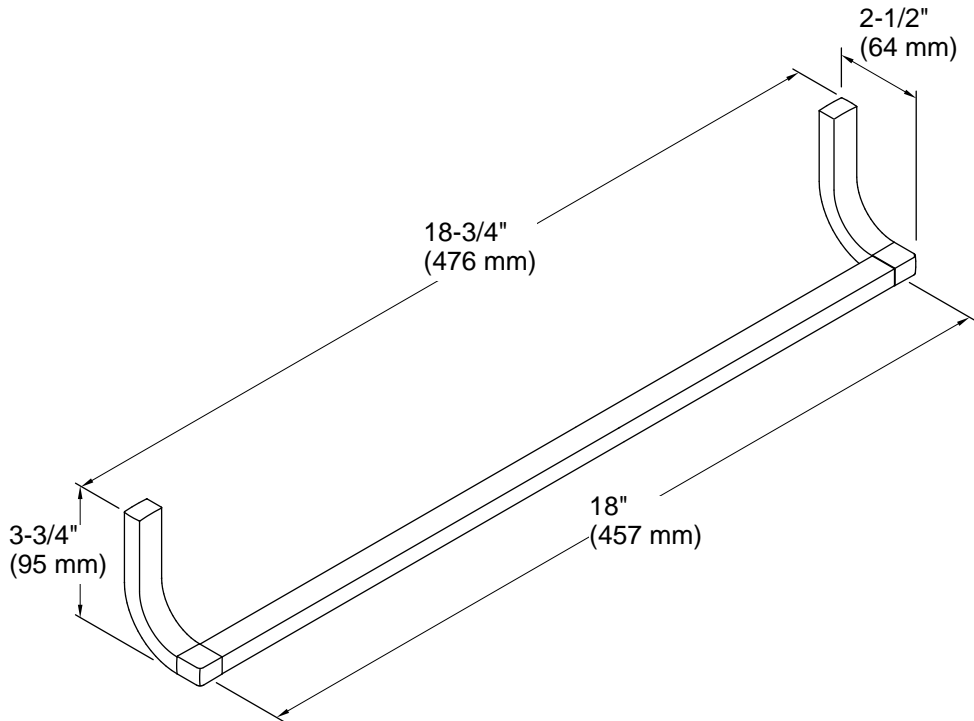

Technical Information

All product dimensions are nominal.

Material: Metal

Notes

Install this product according to the installation guide.

CAUTION: Risk of personal injury. Do not install these products in any area where they are likely to be used inadvertently as a grab bar or support bar. These products are not designed or intended for use as a grab bar or support bar.