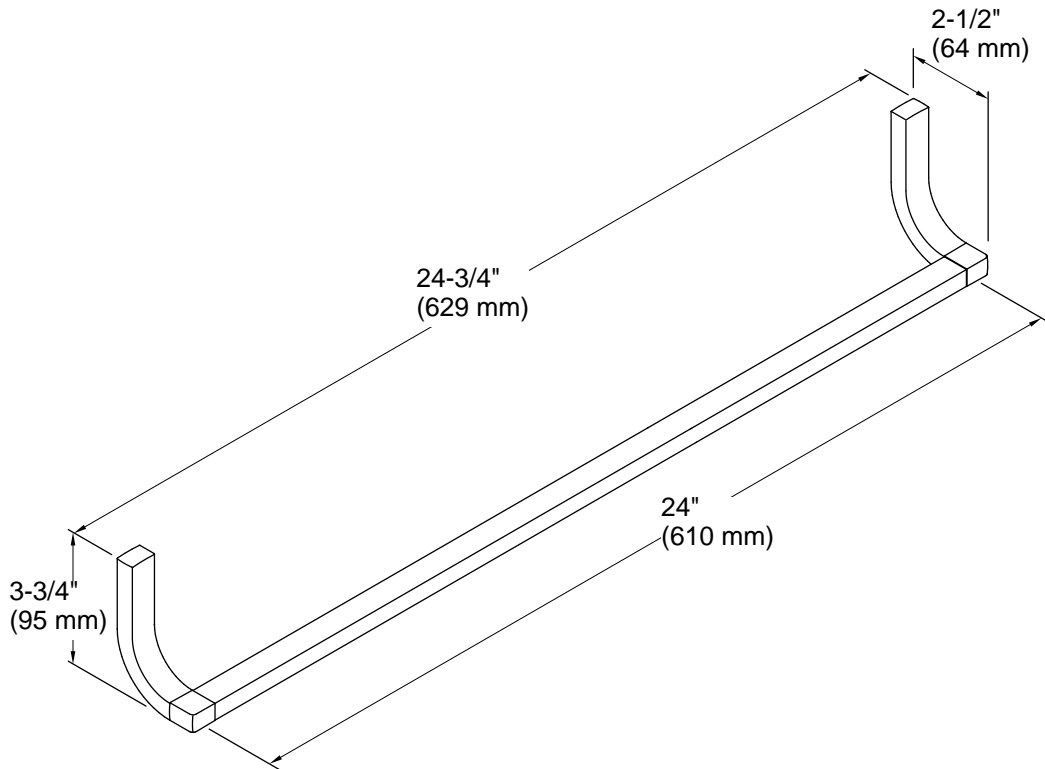

Technical Information

All product dimensions are nominal.

Material: Metal

Notes

Install this product according to the installation guide.

CAUTION: Risk of personal injury. Do not install these products in any area where they are likely to be used inadvertently as a grab bar or support bar. These products are not designed or intended for use as a grab bar or support bar.