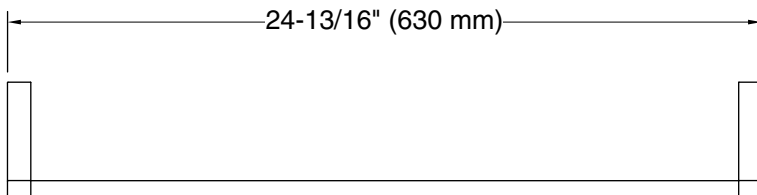

Technical Information

All product dimensions are nominal.

Material: Brass, Zinc