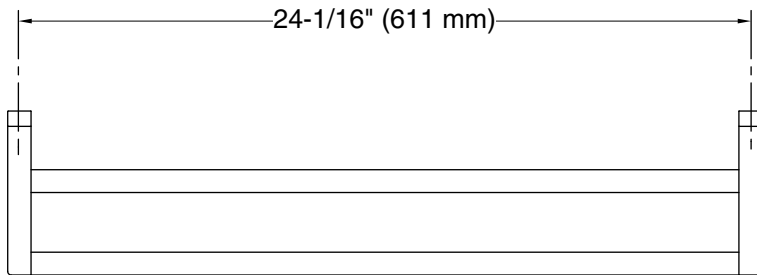

Technical Information

All product dimensions are nominal.

Material: Brass, Zinc