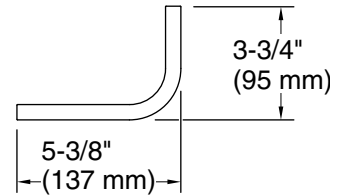

Technical Information

All product dimensions are nominal.

Material: Brass, Zinc