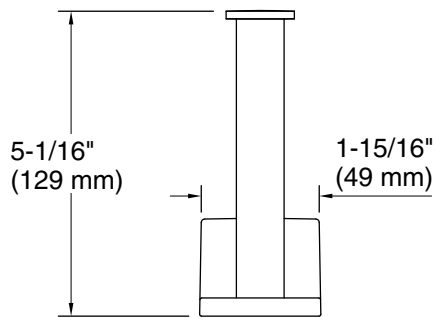

Features

- Vertical holder makes changing toilet paper quick and simple
- Coordinates with Loure faucets, accessories, and showering components to complete your bathroom

Material

- Premium metal construction for durability and reliability
- KOHLER® finishes resist corrosion and tarnishing

Installation

- Installation hardware included

Codes/Standards

Plumbing Standards
QB/T 1560

See website for detailed warranty information.

Technical Information

All product dimensions are nominal.

Material: Brass, Zinc