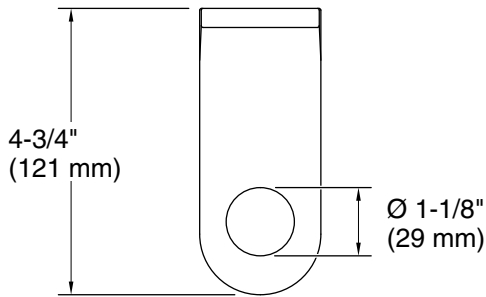

Features

- Vertical holder makes changing toilet paper quick and simple
- Coordinates with Loure faucets, accessories, and showering components to complete your bathroom

Material

- Premium metal construction for durability and reliability
- KOHLER® finishes resist corrosion and tarnishing

Installation

- Installation hardware included

Codes/Standards

Plumbing Standards
QB/T 1560

See website for detailed warranty information.

Technical Information

All product dimensions are nominal.

Material: Brass, Zinc