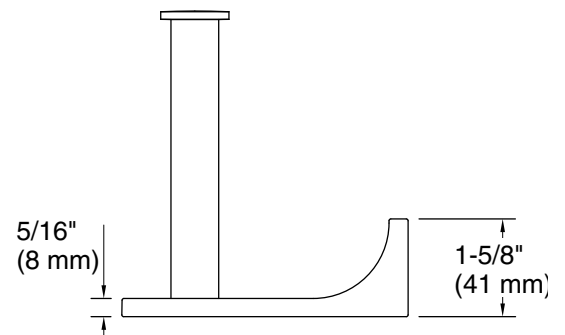

Features

- Vertical holder makes changing toilet paper quick and simple
- Coordinates with Loure faucets, accessories, and showering components to complete your bathroom

Material

- Premium metal construction for durability and reliability
- KOHLER® finishes resist corrosion and tarnishing

Installation

- Installation hardware included

Codes/Standards

Plumbing Standards
QB/T 1560

See website for detailed warranty information.

Technical Information

All product dimensions are nominal.

Material: Brass, Zinc