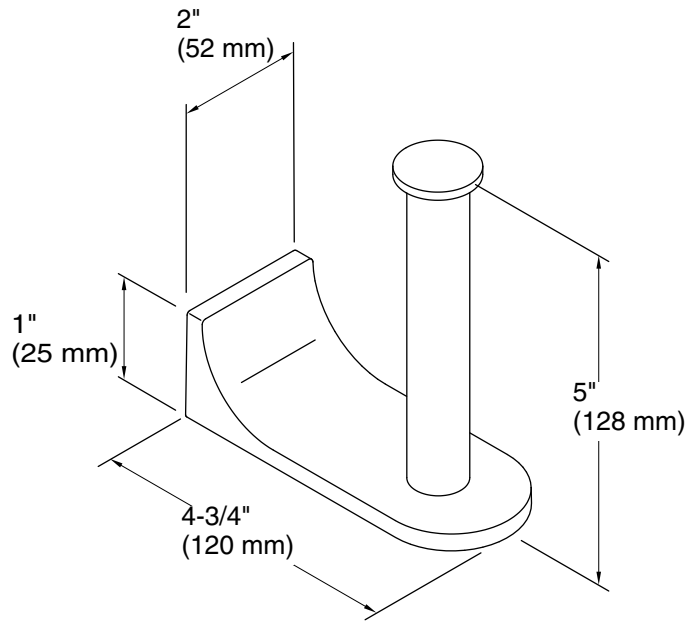

Technical Information

All product dimensions are nominal.

Material: Metal

Notes

Install this product according to the installation instructions.