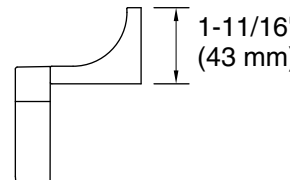

Features

- 12" (305 mm) rectangular towel ring
- Coordinates with Loure faucets, accessories, and showering components to complete your bathroom

Material

- Premium metal construction for durability and reliability
- KOHLER® finishes resist corrosion and tarnishing

Installation

- Installation hardware included

Codes/Standards

Plumbing Standards
QB/T 1560

See website for detailed warranty information.

Technical Information

All product dimensions are nominal.

Material: Stainless Steel, Zinc