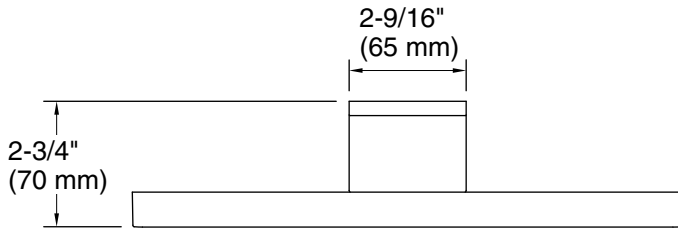

Features

- 12" (305 mm) rectangular towel ring
- Coordinates with Loure faucets, accessories, and showering components to complete your bathroom

Material

- Premium metal construction for durability and reliability
- KOHLER® finishes resist corrosion and tarnishing

Installation

- Installation hardware included

Codes/Standards

Plumbing Standards
QB/T 1560

See website for detailed warranty information.

Technical Information

All product dimensions are nominal.

Material: Stainless Steel, Zinc