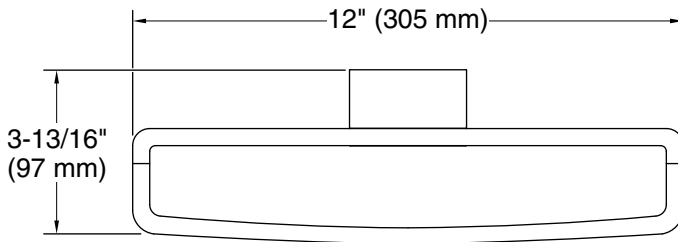

Features

- 12" (305 mm) rectangular towel ring
- Coordinates with Loure faucets, accessories, and showering components to complete your bathroom

Material

- Premium metal construction for durability and reliability
- KOHLER® finishes resist corrosion and tarnishing

Installation

- Installation hardware included

Codes/Standards

Plumbing Standards
QB/T 1560

See website for detailed warranty information.

Technical Information

All product dimensions are nominal.

Material: Stainless Steel, Zinc