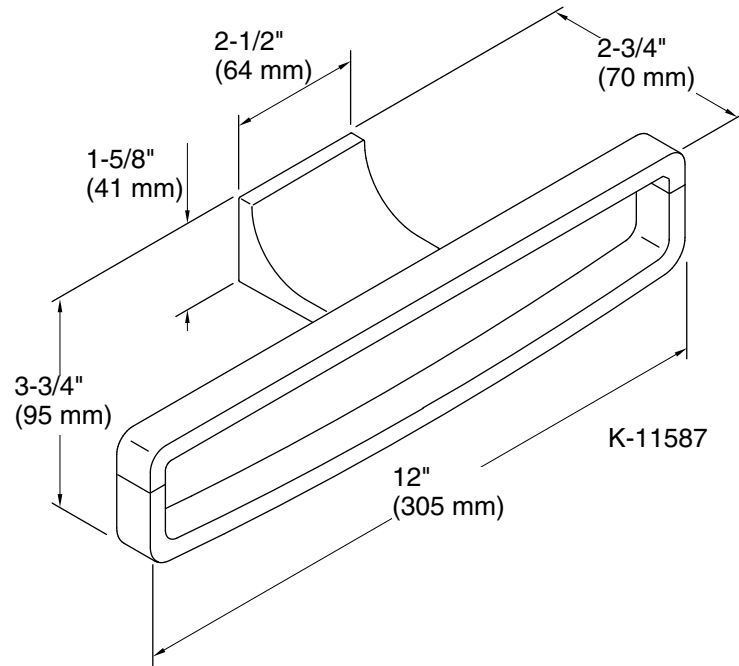

Technical Information

All product dimensions are nominal.

Material: Metal

Notes

Install this product according to the installation guide.

CAUTION: Risk of personal injury. Do not install these products in any area where they are likely to be used inadvertently as a grab bar or support bar. These products are not designed or intended for use as a grab bar or support bar.