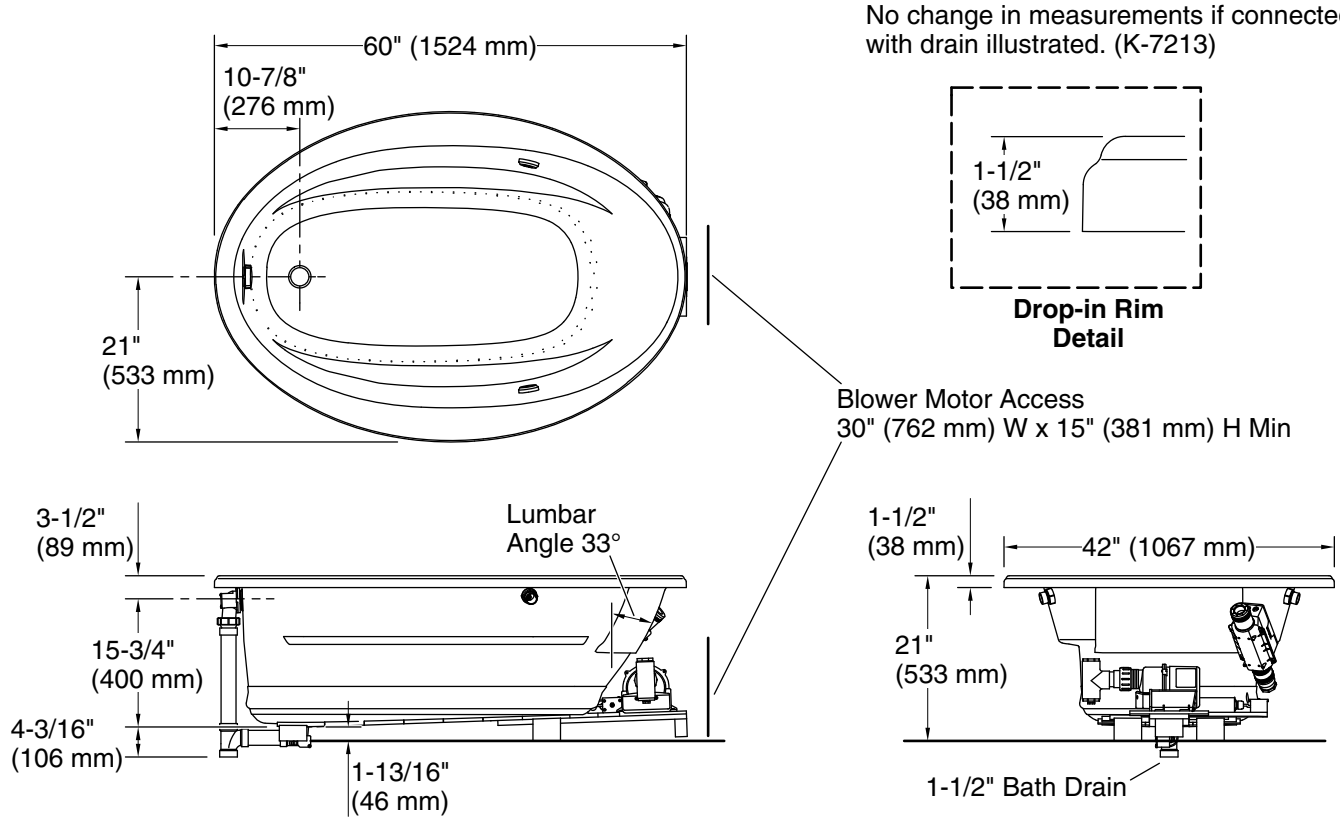

No change in measurements if connected with drain illustrated. (K-7213)

Required Electrical Service

Two dedicated circuits required, protected with Class A Ground-Fault Circuit-Interrupter (GFCI). Outside North America, this device may be known as a Residual Current Device (RCD).

Blower, Heated	120 V, 15 A, 60 Hz
Surface:	
Air bath:	120 V, 15 A, 60 Hz

Technical Information

All product dimensions are nominal.

Drain location:	Reversible
Basin area, bottom:	43" x 21-9/16" (1092 mm x 548 mm)
Basin area, top:	53-1/2" x 32-1/8" (1359 mm x 816 mm)
Weight:	150 lbs (68 kg)
Minimum floor load:	35 lbs/ft² (170.9 kg/m²)
Water depth:	15" (381 mm)
Water capacity:	57 gal (215.8 L)
Template:	Drop-in, 1042556-7, required, included
Electrical component rating:	Blower: 120 V, 10 A, 60 Hz Heated Surface: 120 V, 0.5 A, 60 Hz, 65

Notes

Measure your actual product for rough-in details.

Install this product according to the installation instructions.

The hot water supply should be 70% of the capacity of the bath or greater. Installations will vary.