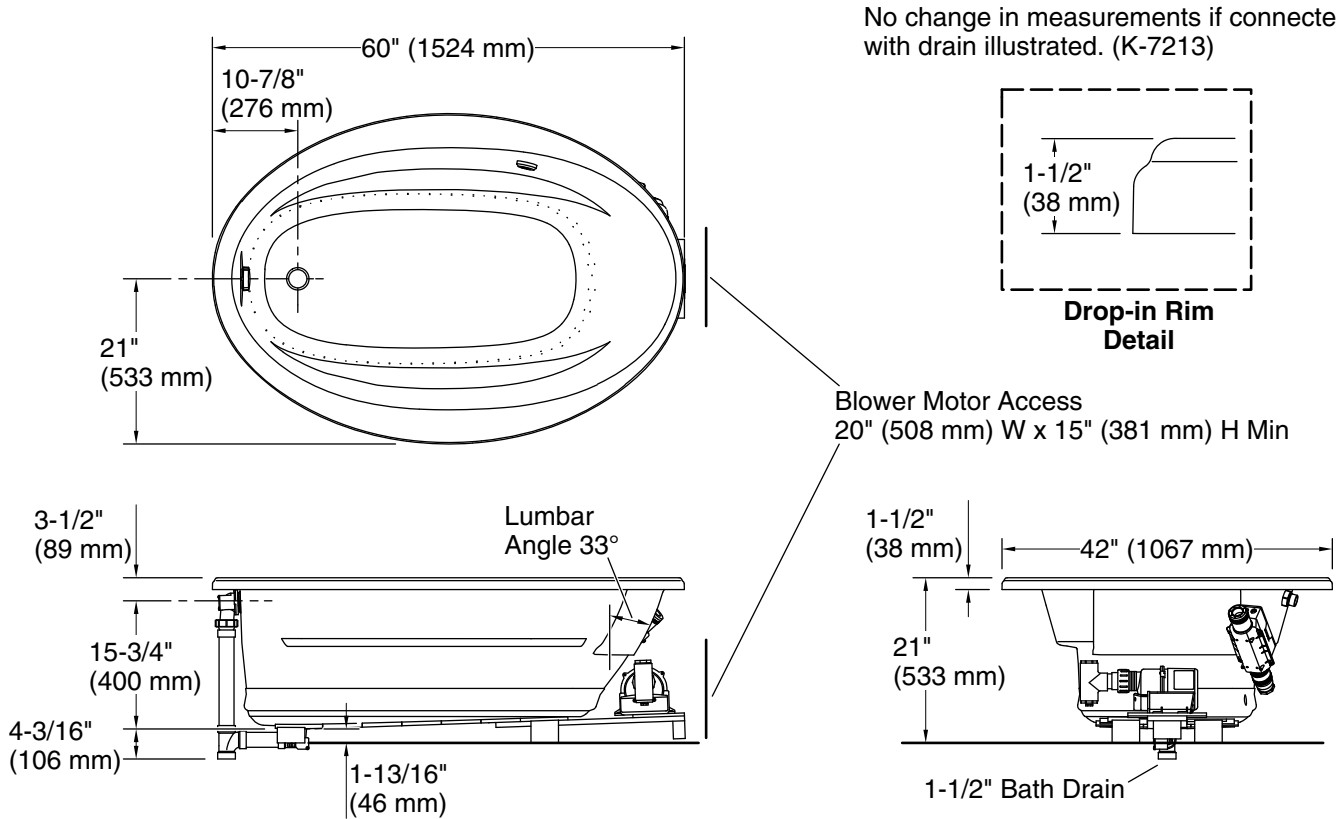

Required Electrical Service

Two dedicated circuits required, protected with Class A Ground-Fault Circuit-Interrupter (GFCI). Outside North America, this device may be known as a Residual Current Device (RCD).

Blower: 120 V, 15 A, 60 Hz
Air bath: 120 V, 15 A, 60 Hz

Technical Information

All product dimensions are nominal.

Drain location: Reversible
Basin area, bottom: 43" x 21-9/16" (1092 mm x 548 mm)
Basin area, top: 53-1/2" x 32-1/8" (1359 mm x 816 mm)
Weight: 146 lbs (66.2 kg)
Minimum floor load: 35 lbs/ft² (170.9 kg/m²)
Water depth: 15" (381 mm)
Water capacity: 57 gal (215.8 L)
Template: Drop-in, 1042556-7, required, included
Electrical component rating: Blower: 120 V, 10 A, 60 Hz
Air bath: 120 V, 5 A, 60 Hz

Notes

Measure your actual product for rough-in details.

Install this product according to the installation instructions.

The hot water supply should be 70% of the capacity of the bath or greater. Installations will vary.