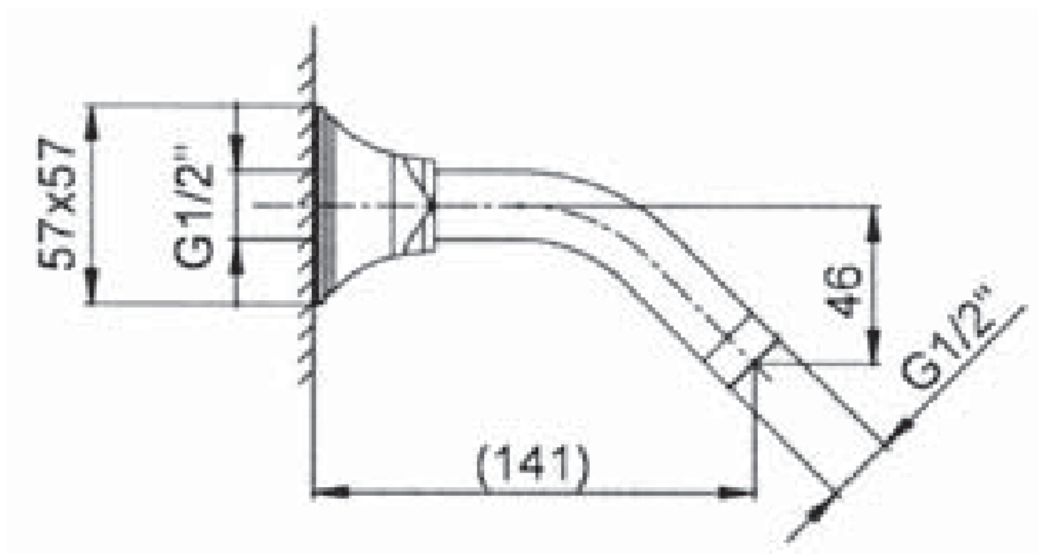

Product Specification:

Model	Spout Reach	Finish
K-11625T	141 mm	CP AF BN SN

Product Dimension:

K-11625T

Please note that the above information are subject to change without notice.