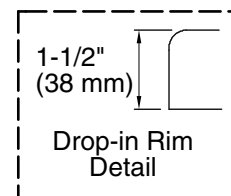

Color Code Description

	0	White
---	---	-------

No change in measurements if connected with drain illustrated. (K-11677)

 Recommended faucet area

Technical Information

All product dimensions are nominal.

Drain location:	Reversible
Basin area, bottom:	43" x 21-9/16" (1092 mm x 548 mm)
Basin area, top:	53-1/2" x 32-1/8" (1359 mm x 816 mm)
Weight:	75 lbs (34 kg)
Minimum floor load:	33 lbs/ft ² (161.1 kg/m ²)
Water depth:	15" (381 mm)
Water capacity:	57 gal (215.8 L)
Template:	Drop-in, 1042556-7, required, included