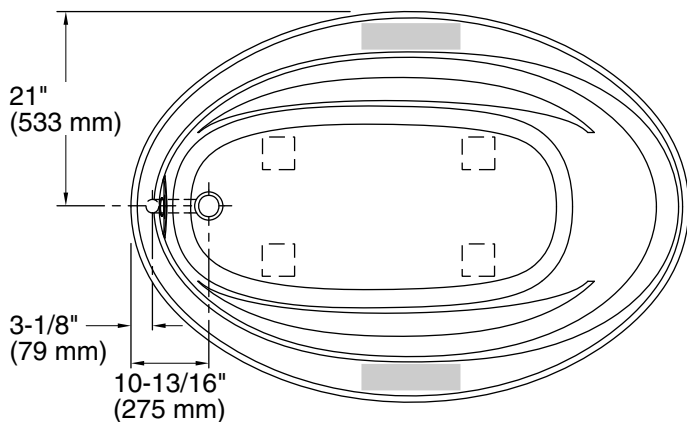

Sunward®
60" x 42" drop-in bath
K-1163-S1

Features

- Oval basin creates a spacious bathing experience
- Integral lumbar support and armrests offer extra comfort while bathing
- Textured bottom surface

Material

Color Code Description

	0	White
---	---	-------

No change in measurements if connected with drain illustrated. (K-11677)

 Recommended faucet area

Technical Information

All product dimensions are nominal.

Drain location:	Reversible
Basin area, bottom:	43" x 21-9/16" (1092 mm x 548 mm)
Basin area, top:	53-1/2" x 32-1/8" (1359 mm x 816 mm)
Weight:	75 lbs (34 kg)
Minimum floor load:	33 lbs/ft ² (161.1 kg/m ²)
Water depth:	15" (381 mm)
Water capacity:	57 gal (215.8 L)
Template:	Drop-in, 1042556-7, required, included