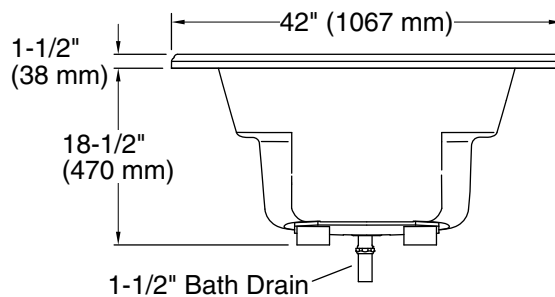

Color Code Description

	0	White
---	---	-------

No change in measurements if connected with drain illustrated. (K-11677)

 Recommended faucet area

Technical Information

All product dimensions are nominal.

Drain location:	Reversible
Basin area, bottom:	43" x 21-9/16" (1092 mm x 548 mm)
Basin area, top:	53-1/2" x 32-1/8" (1359 mm x 816 mm)
Weight:	75 lbs (34 kg)
Minimum floor load:	33 lbs/ft ² (161.1 kg/m ²)
Water depth:	15" (381 mm)
Water capacity:	57 gal (215.8 L)
Template:	Drop-in, 1042556-7, required, included

Notes

Measure your actual product for rough-in details.

Install this product according to the installation instructions.

The hot water supply should be 70% of the capacity of the bath or greater. Installations will vary.