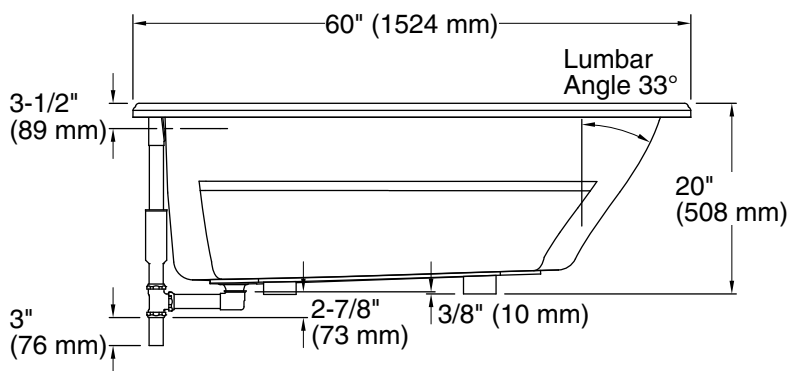

Color Code Description

	0	White
---	---	-------

No change in measurements if connected with drain illustrated. (K-11677)

 Recommended faucet area

Technical Information

All product dimensions are nominal.

Drain location:	Reversible
Basin area, bottom:	43" x 21-9/16" (1092 mm x 548 mm)
Basin area, top:	53-1/2" x 32-1/8" (1359 mm x 816 mm)
Weight:	75 lbs (34 kg)
Minimum floor load:	33 lbs/ft ² (161.1 kg/m ²)
Water depth:	15" (381 mm)
Water capacity:	57 gal (215.8 L)
Template:	Drop-in, 1042556-7, required, included