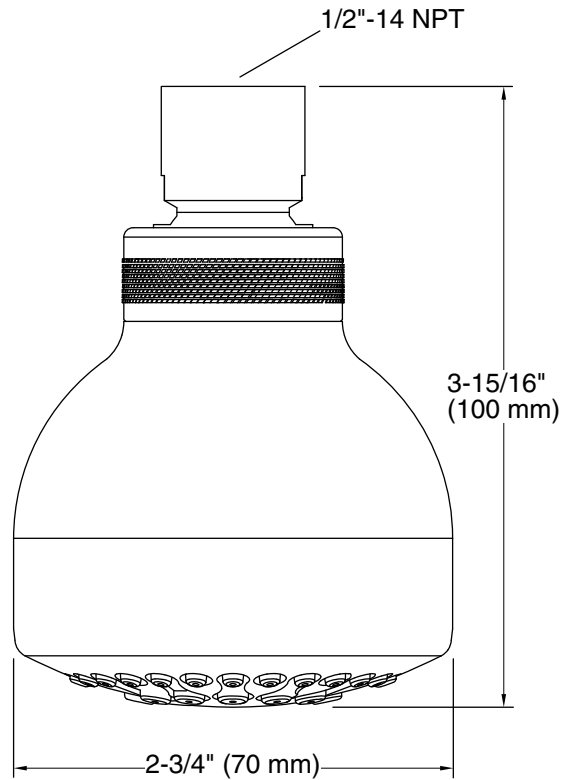

Technical Information

All product dimensions are nominal.

Showerhead/Body Spray:

Rated maximum flow: 1.75 gal/min (6.6 l/min)

Notes

Install this product according to the installation guide.