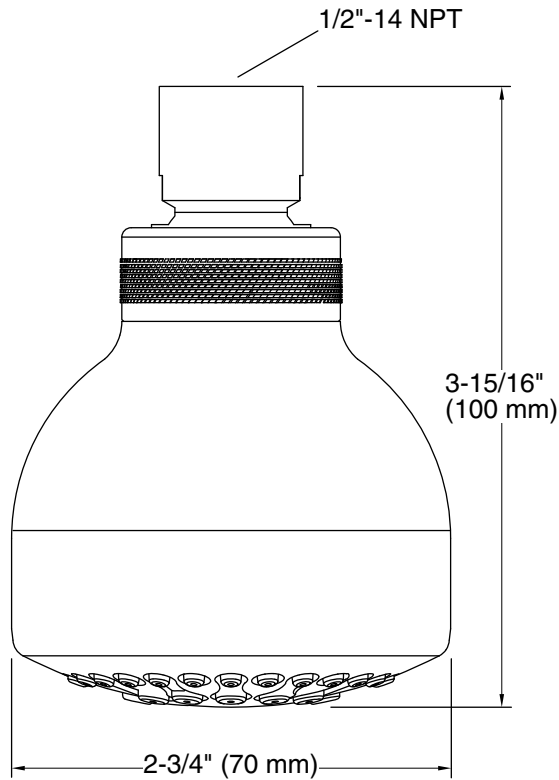

### Features

- Single-function showerhead delivers a full, consistent spray, regardless of water pressure
- Sprayface with flexible nozzles resists hard water buildup and is easy to clean
- 1/2" NPT connection
- 1.5 gpm (5.7 lpm) maximum flow rate
- Coordinates with Coralais faucets, accessories, and showering components to complete your bathroom

### Installation

- Shower arm and flange sold separately
- Bath- or deck-mount
- Wall-mount

### KOHLER® Faucet Lifetime Limited Warranty

See website for detailed warranty information.

**Technical Information**

All product dimensions are nominal.

Drain included: No

**Spout:**

Shower/Rainhead rated max flow: 1.5 gal/min (5.7 l/min)