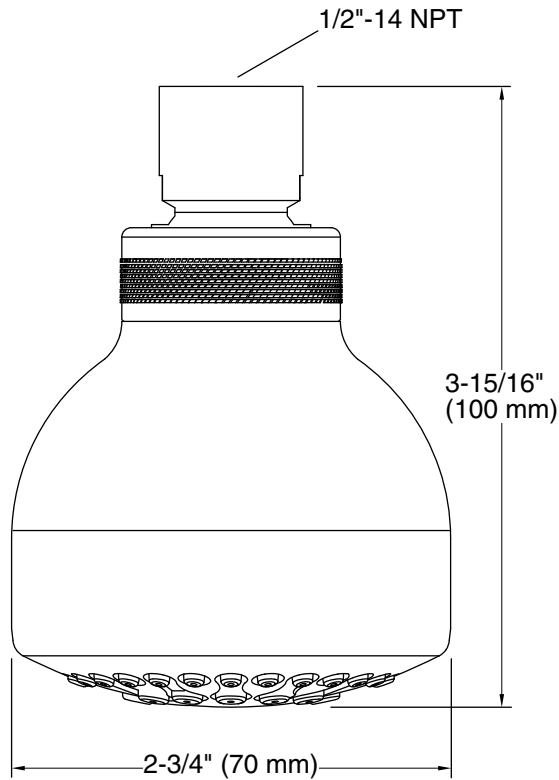

Technical Information

All product dimensions are nominal.

Drain included: No

Showerhead/Body Spray:

Rated maximum flow: 1.5 gal/min (5.7 l/min)

Notes

Install this product according to the installation guide.