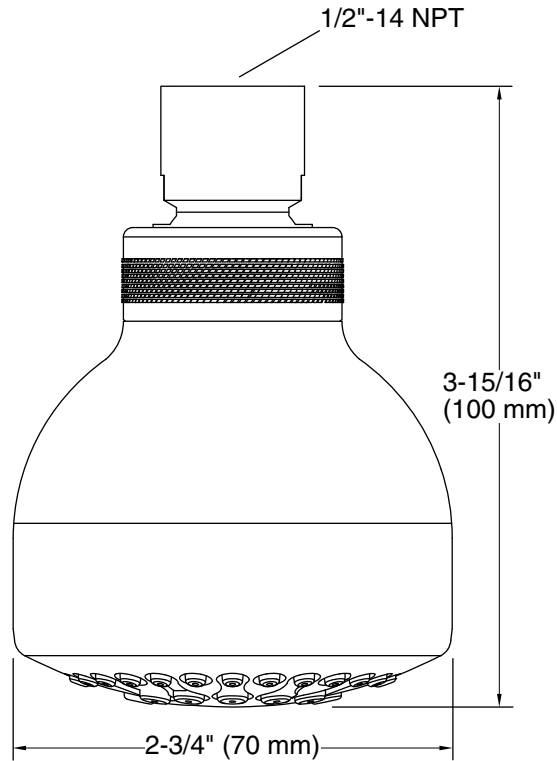

Features

- Single-function showerhead delivers a full, consistent spray, regardless of water pressure
- Sprayface with flexible nozzles resists hard water buildup and is easy to clean
- 1/2" NPT connection
- 2.5 gpm (9.5 lpm) maximum flow rate
- Coordinates with Coralais faucets, accessories, and showering components to complete your bathroom

Material

- KOHLER® finishes resist corrosion and tarnishing

Installation

- Bath- or deck-mount
- Wall-mount
- Shower arm and flange sold separately

Recommended Products/Accessories

K-23723 Faucet cleaner

Codes/Standards

Technical Information

All product dimensions are nominal.

Drain included: No

Showerhead/Body Spray:

Rated maximum flow: 2.5 gal/min (9.5 l/min)

Notes

Install this product according to the installation guide.