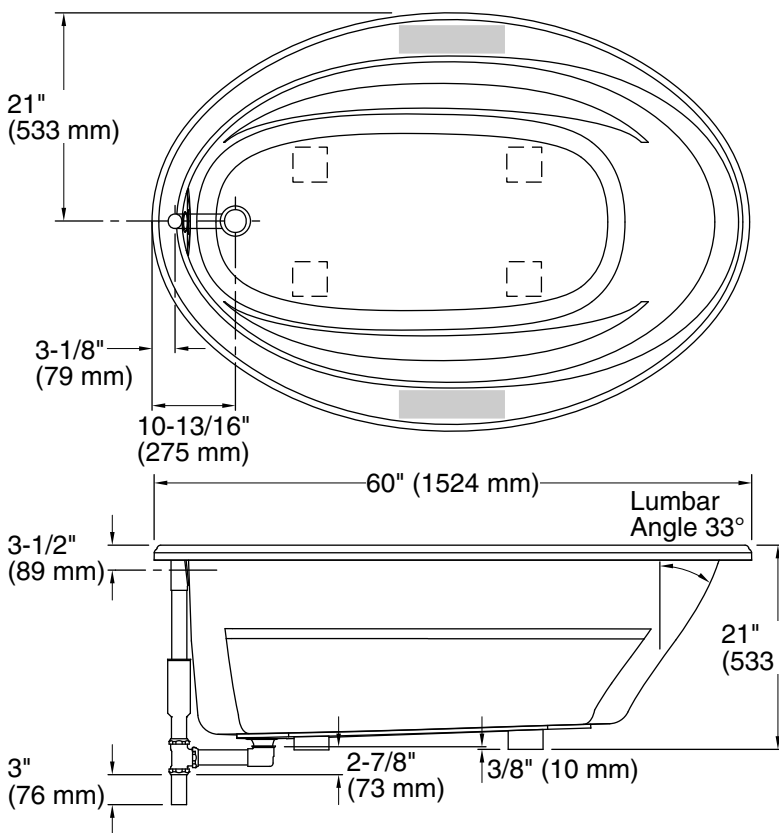

Color	Code	Description
-------	------	-------------

	0	White
---	---	-------

No change in measurements if connected with drain illustrated. (K-11677)

■ Recommended faucet area

Technical Information

All product dimensions are nominal.

Drain location:	Reversible
Basin area, bottom:	43" x 21-9/16" (1092 mm x 548 mm)
Basin area, top:	53-1/2" x 32-1/8" (1359 mm x 816 mm)
Weight:	75 lbs (34 kg)
Minimum floor load:	33 lbs/ft ² (161.1 kg/m ²)
Water depth:	15" (381 mm)
Water capacity:	57 gal (215.8 L)
Template:	Drop-in, 1042556-7, required, included

Notes

Measure your actual product for rough-in details.

Install this product according to the installation instructions.

The hot water supply should be 70% of the capacity of the bath or greater. Installations will vary.