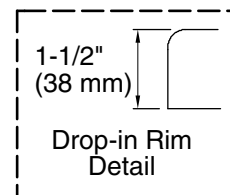

Color	Code	Description
-------	------	-------------

	0	White
---	---	-------

No change in measurements if connected with drain illustrated. (K-11677)

■ Recommended faucet area

Technical Information

All product dimensions are nominal.

Drain location:	Reversible
Basin area, bottom:	43" x 21-9/16" (1092 mm x 548 mm)
Basin area, top:	53-1/2" x 32-1/8" (1359 mm x 816 mm)
Weight:	75 lbs (34 kg)
Minimum floor load:	33 lbs/ft ² (161.1 kg/m ²)
Water depth:	15" (381 mm)
Water capacity:	57 gal (215.8 L)
Template:	Drop-in, 1042556-7, required, included