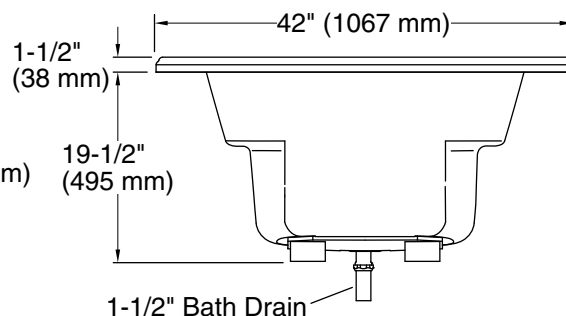

Features

- Oval basin creates a spacious bathing experience
- Integral lumbar support and armrests offer extra comfort while bathing
- Textured bottom surface

Material

- Acrylic

Installation

- Reversible drain
- Drop-in or undermount

Color	Code	Description
-------	------	-------------

	0	White
---	---	-------

No change in measurements if connected with drain illustrated. (K-11677)

■ Recommended faucet area

Technical Information

All product dimensions are nominal.

Drain location:	Reversible
Basin area, bottom:	43" x 21-9/16" (1092 mm x 548 mm)
Basin area, top:	53-1/2" x 32-1/8" (1359 mm x 816 mm)
Weight:	75 lbs (34 kg)
Minimum floor load:	33 lbs/ft ² (161.1 kg/m ²)
Water depth:	15" (381 mm)
Water capacity:	57 gal (215.8 L)
Template:	Drop-in, 1042556-7, required, included

Notes

Measure your actual product for rough-in details.

Install this product according to the installation instructions.

The hot water supply should be 70% of the capacity of the bath or greater. Installations will vary.