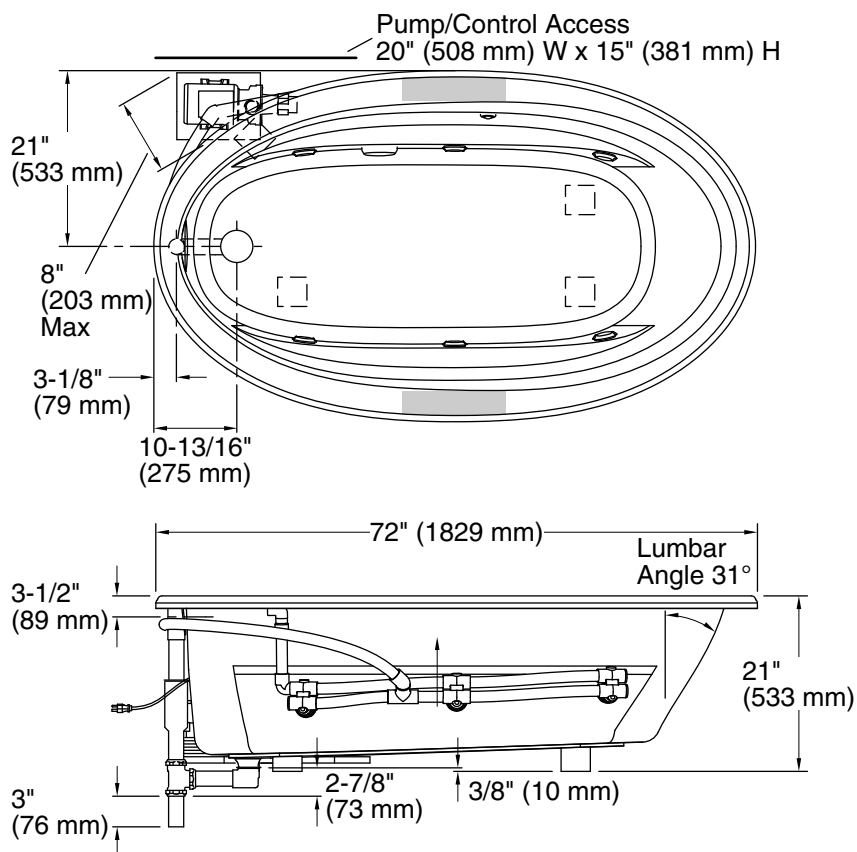

No change in measurements if connected with drain illustrated. (K-11677)

Recommended faucet area