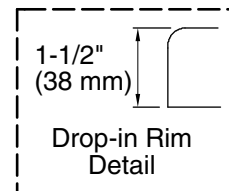

### Available Colors/Finishes

*Color tiles intended for reference only.*

Color	Code	Description
-------	------	-------------

	0	White
	96	Biscuit

No change in measurements if connected with drain illustrated. (K-11677)

Recommended faucet area

### Technical Information

All product dimensions are nominal.

Drain location: Reversible

Basin area, bottom: 55-1/4" x 23-1/2" (1403 mm x 597 mm)

Basin area, top: 64-1/2" x 32" (1638 mm x 813 mm)

Weight: 112 lbs (50.8 kg)