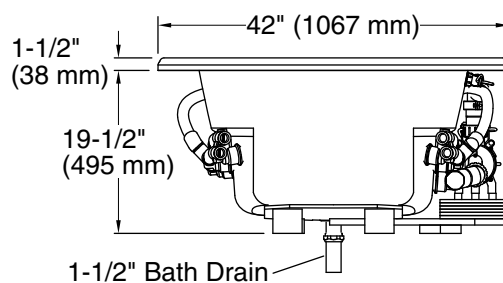

### Available Colors/Finishes

*Color tiles intended for reference only.*

Color	Code	Description
-------	------	-------------

	0	White
	96	Biscuit

No change in measurements if connected with drain illustrated. (K-11677)

Recommended faucet area

### Technical Information

All product dimensions are nominal.

Drain location: Reversible

Basin area, bottom: 55-1/4" x 23-1/2" (1403 mm x 597 mm)

Basin area, top: 64-1/2" x 32" (1638 mm x 813 mm)

Weight: 112 lbs (50.8 kg)