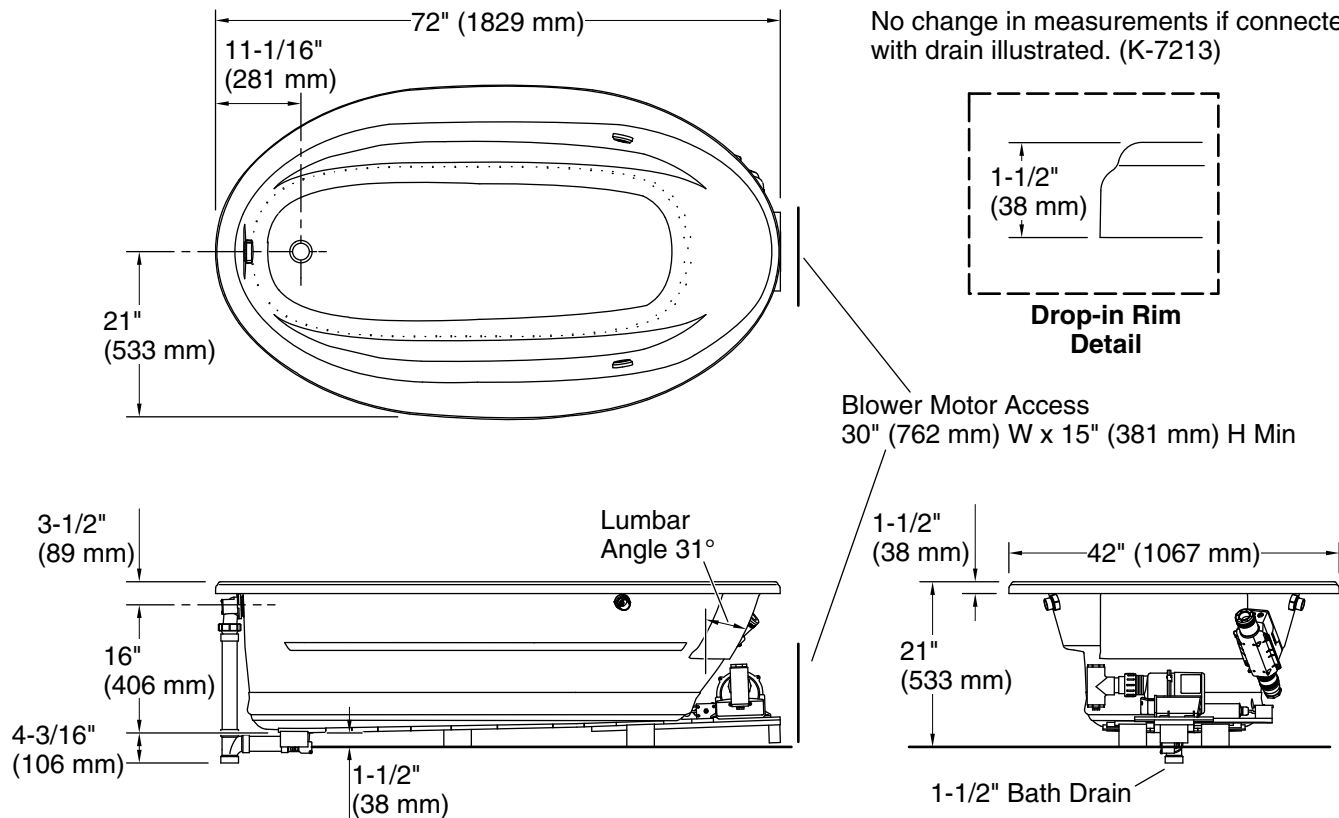

Required Electrical Service

Two dedicated circuits required, protected with Class A Ground-Fault Circuit-Interrupter (GFCI). Outside North America, this device may be known as a Residual Current Device (RCD).

Blower, Heated	120 V, 15 A, 60 Hz
Surface:	
Air bath:	120 V, 15 A, 60 Hz

Technical Information

All product dimensions are nominal.

Drain location:	Reversible
Basin area, bottom:	55-1/4" x 23-1/2" (1403 mm x 597 mm)
Basin area, top:	64-1/2" x 32" (1638 mm x 813 mm)
Weight:	174.5 lbs (79.2 kg)
Minimum floor load:	37 lbs/ft² (180.6 kg/m²)
Water depth:	15" (381 mm)
Water capacity:	75 gal (283.9 L)
Template:	Drop-in, 1042557-7, required, included
Electrical component rating:	Blower: 120 V, 10 A, 60 Hz Heated Surface: 120 V, 0.5 A, 60 Hz, 65

Notes

Measure your actual product for rough-in details.

Install this product according to the installation instructions.

The hot water supply should be 70% of the capacity of the bath or greater. Installations will vary.