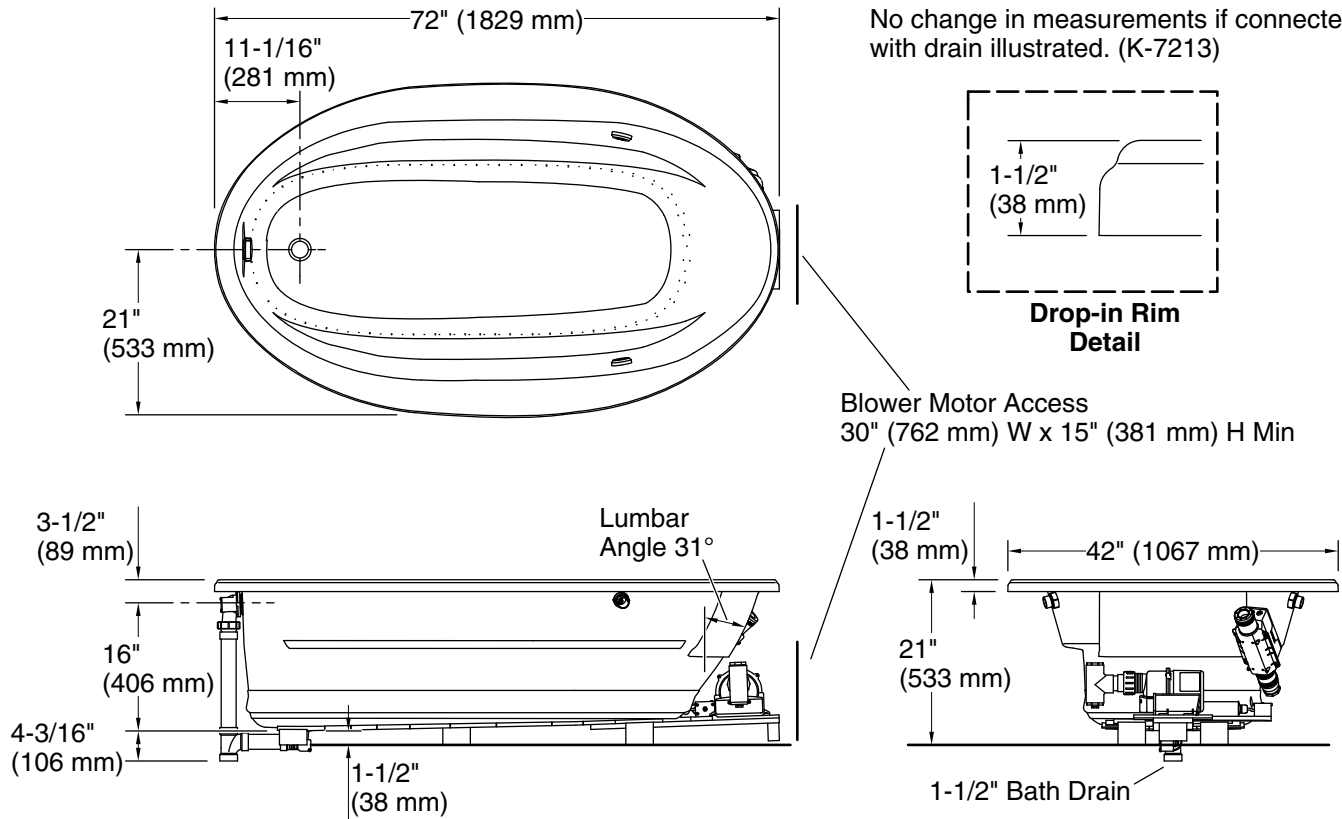

No change in measurements if connected with drain illustrated. (K-7213)

Drop-in Rim Detail

Blower Motor Access
30" (762 mm) W x 15" (381 mm) H Min

1-1/2" Bath Drain

Required Electrical Service

Two dedicated circuits required, protected with Class A Ground-Fault Circuit-Interrupter (GFCI). Outside North America, this device may be known as a Residual Current Device (RCD).

Blower, Heated	120 V, 15 A, 60 Hz
Surface:	
Air bath:	120 V, 15 A, 60 Hz

Notes

Measure your actual product for rough-in details.

Install this product according to the installation instructions.

The hot water supply should be 70% of the capacity of the bath or greater. Installations will vary.

Technical Information

All product dimensions are nominal.

Drain location:	Reversible
Basin area, bottom:	55-1/4" x 23-1/2" (1403 mm x 597 mm)
Basin area, top:	64-1/2" x 32" (1638 mm x 813 mm)
Weight:	174.5 lbs (79.2 kg)
Minimum floor load:	37 lbs/ft² (180.6 kg/m²)
Water depth:	15" (381 mm)
Water capacity:	75 gal (283.9 L)
Template:	Drop-in, 1042557-7, required, included
Electrical component rating:	Blower: 120 V, 10 A, 60 Hz Heated Surface: 120 V, 0.5 A, 60 Hz, 65

W

1-800-4KOHLER (1-800-456-4537)

Kohler Co. reserves the right to make revisions without notice to product specifications.

For the most current Specification Sheet, go to www.kohler.com USA or www.kohler.ca Canada

2-23-2025 20:04 - US/CA