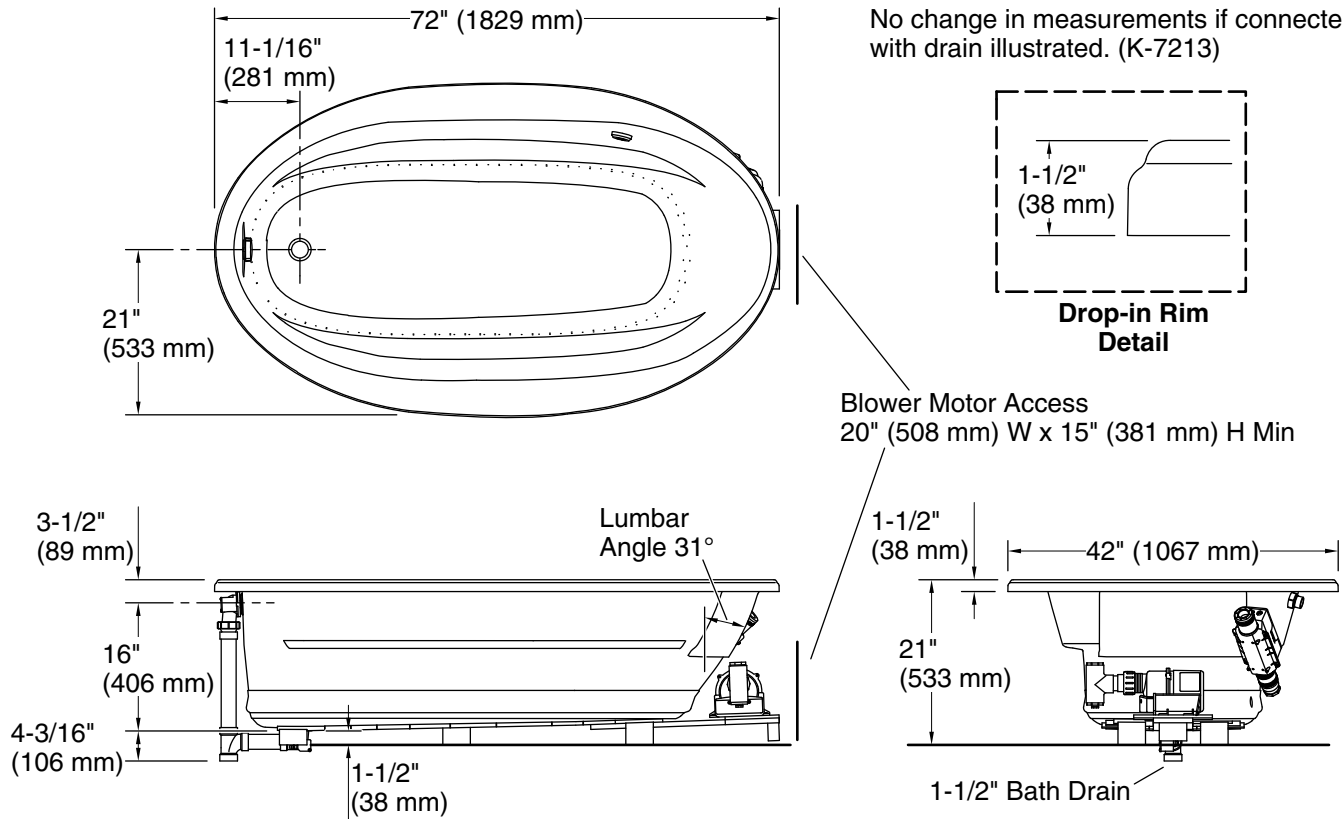

Required Electrical Service

Two dedicated circuits required, protected with Class A Ground-Fault Circuit-Interrupter (GFCI). Outside North America, this device may be known as a Residual Current Device (RCD).

Blower:	120 V, 15 A, 60 Hz
Air bath:	120 V, 15 A, 60 Hz

Technical Information

All product dimensions are nominal.

Drain location:	Reversible
Basin area, bottom:	55-1/4" x 23-1/2" (1403 mm x 597 mm)
Basin area, top:	64-1/2" x 32" (1638 mm x 813 mm)
Weight:	170.5 lbs (77.3 kg)
Minimum floor load:	37 lbs/ft² (180.6 kg/m²)
Water depth:	15" (381 mm)
Water capacity:	75 gal (283.9 L)
Template:	Drop-in, 1042557-7, required, included
Electrical component rating:	Blower: 120 V, 10 A, 60 Hz Air bath: 120 V, 5 A, 60 Hz

Notes

Measure your actual product for rough-in details.

Install this product according to the installation instructions.

The hot water supply should be 70% of the capacity of the bath or greater. Installations will vary.