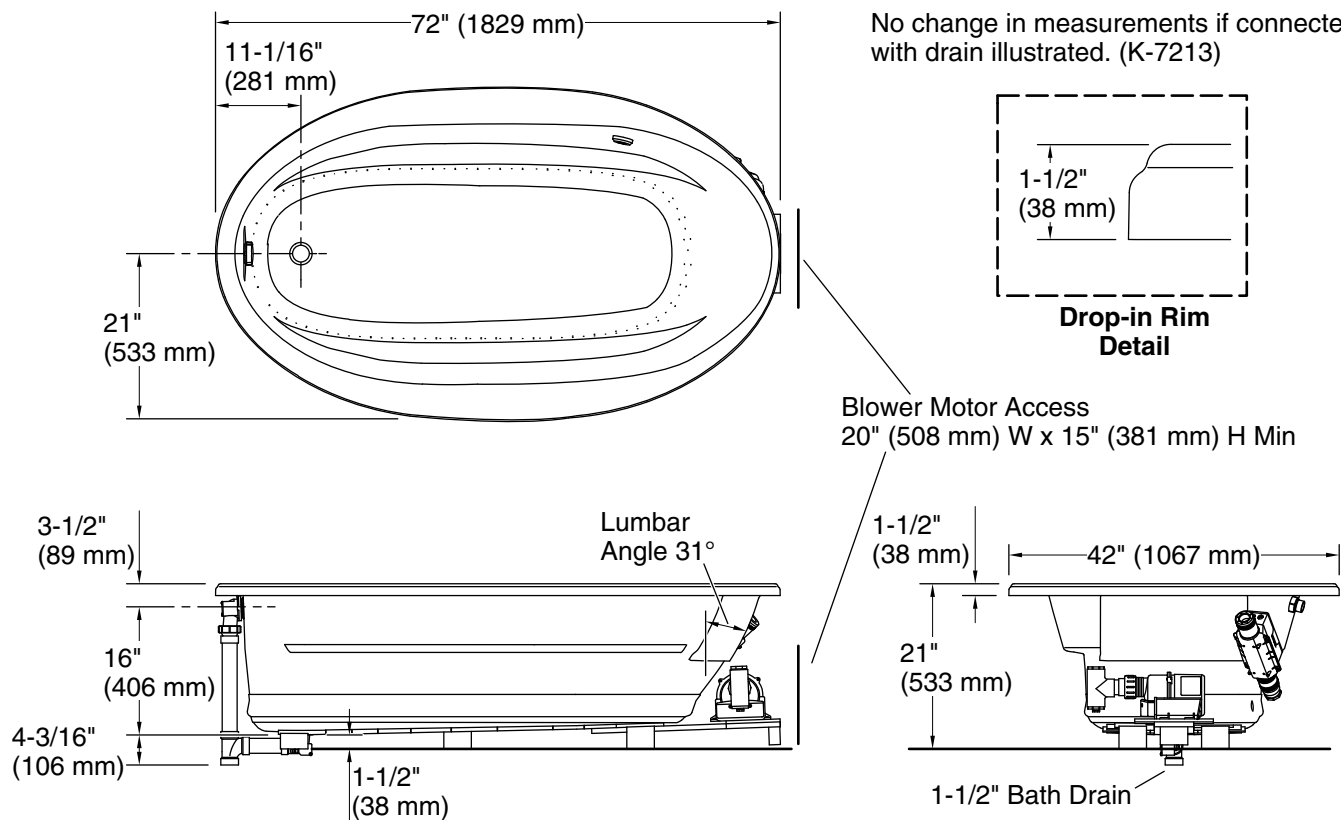

Required Electrical Service

Two dedicated circuits required, protected with Class A Ground-Fault Circuit-Interrupter (GFCI). Outside North America, this device may be known as a Residual Current Device (RCD).

Blower:	120 V, 15 A, 60 Hz
Air bath:	120 V, 15 A, 60 Hz

Technical Information

All product dimensions are nominal.

Drain location:	Reversible
Basin area, bottom:	55-1/4" x 23-1/2" (1403 mm x 597 mm)
Basin area, top:	64-1/2" x 32" (1638 mm x 813 mm)
Weight:	170.5 lbs (77.3 kg)
Minimum floor load:	37 lbs/ft² (180.6 kg/m²)
Water depth:	15" (381 mm)
Water capacity:	75 gal (283.9 L)
Template:	Drop-in, 1042557-7, required, included
Electrical component rating:	Blower: 120 V, 10 A, 60 Hz Air bath: 120 V, 5 A, 60 Hz

Notes

Measure your actual product for rough-in details.

Install this product according to the installation instructions.

The hot water supply should be 70% of the capacity of the bath or greater. Installations will vary.