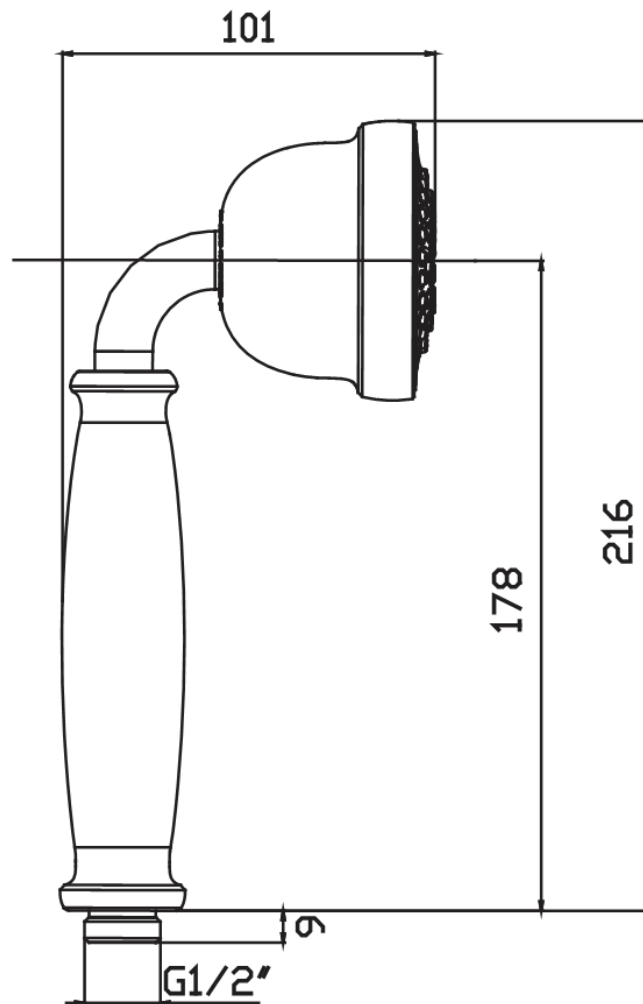

Product Specification:

Model	Finish
K-11641T	CP

Product Dimension:

K-11641T

*The above information are subject to change without notice.