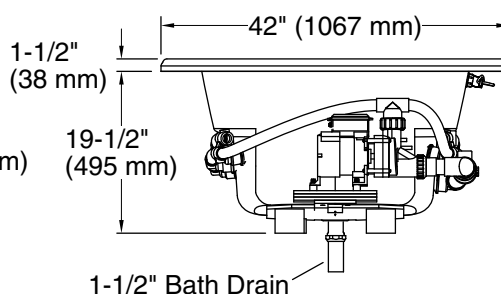

See website for detailed warranty information.

Available Colors/Finishes

Color tiles intended for reference only.

Color	Code	Description
-------	------	-------------

	0	White
	96	Biscuit

No change in measurements if connected with drain illustrated. (K-11677)

Recommended faucet area

Pump/Control Access
20" (508 mm) W x 15" (381 mm) H

Required Electrical Service

One dedicated circuit required, protected with Class A Ground-Fault Circuit-Interrupter (GFCI). Outside North America, this device may be known as a Residual Current Device (RCD).

Pump: 120 V, 15 A, 60 Hz

Technical Information

All product dimensions are nominal.

Drain location:	Reversible
Basin area, bottom:	55-1/4" x 23-1/2" (1403 mm x 597 mm)
Basin area, top:	64-1/2" x 32" (1638 mm x 813 mm)
Weight:	112 lbs (50.8 kg)
Minimum floor load:	37 lbs/ft ² (180.6 kg/m ²)
Water depth:	15" (381 mm)
Water capacity:	75 gal (283.9 L)
Template:	Drop-in, 1042557-7, required, included
Electrical component rating:	Pump: 120 V, 7.5 A, 60 Hz
Pump speed:	Single

Notes

Measure your actual product for rough-in details.

Install this product according to the installation instructions.

The hot water supply should be 70% of the capacity of the bath or greater. Installations will vary.