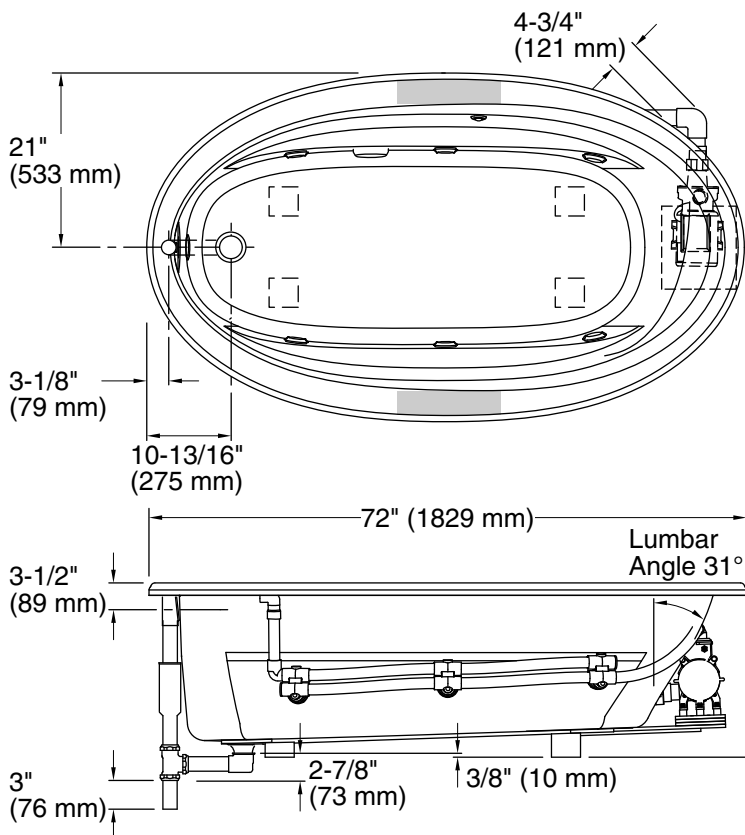

See website for detailed warranty information.

Available Colors/Finishes

Color tiles intended for reference only.

Color	Code	Description
-------	------	-------------

	0	White
	96	Biscuit

No change in measurements if connected with drain illustrated. (K-11677)

Recommended faucet area

Pump/Control Access
20" (508 mm) W x 15" (381 mm) H

Required Electrical Service

One dedicated circuit required, protected with Class A Ground-Fault Circuit-Interrupter (GFCI). Outside North America, this device may be known as a Residual Current Device (RCD).

Pump: 120 V, 15 A, 60 Hz

Technical Information

All product dimensions are nominal.

Drain location:	Reversible
Basin area, bottom:	55-1/4" x 23-1/2" (1403 mm x 597 mm)
Basin area, top:	64-1/2" x 32" (1638 mm x 813 mm)
Weight:	112 lbs (50.8 kg)
Minimum floor load:	37 lbs/ft ² (180.6 kg/m ²)
Water depth:	15" (381 mm)
Water capacity:	75 gal (283.9 L)
Template:	Drop-in, 1042557-7, required, included
Electrical component rating:	Pump: 120 V, 7.5 A, 60 Hz
Pump speed:	Single

Notes

Measure your actual product for rough-in details.

Install this product according to the installation instructions.

The hot water supply should be 70% of the capacity of the bath or greater. Installations will vary.