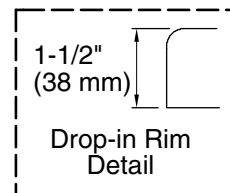

See website for detailed warranty information.

Available Colors/Finishes

Color tiles intended for reference only.

Color	Code	Description
-------	------	-------------

	0	White
	96	Biscuit

No change in measurements if connected with drain illustrated. (K-11677)

Recommended faucet area

Pump/Control Access
20" (508 mm) W x 15" (381 mm) H

Required Electrical Service

One dedicated circuit required, protected with Class A Ground-Fault Circuit-Interrupter (GFCI). Outside North America, this device may be known as a Residual Current Device (RCD).

Pump: 120 V, 15 A, 60 Hz

Technical Information

All product dimensions are nominal.

Drain location:	Reversible
Basin area, bottom:	55-1/4" x 23-1/2" (1403 mm x 597 mm)
Basin area, top:	64-1/2" x 32" (1638 mm x 813 mm)
Weight:	112 lbs (50.8 kg)
Minimum floor load:	37 lbs/ft ² (180.6 kg/m ²)
Water depth:	15" (381 mm)
Water capacity:	75 gal (283.9 L)
Template:	Drop-in, 1042557-7, required, included
Electrical component rating:	Pump: 120 V, 7.5 A, 60 Hz
Pump speed:	Single