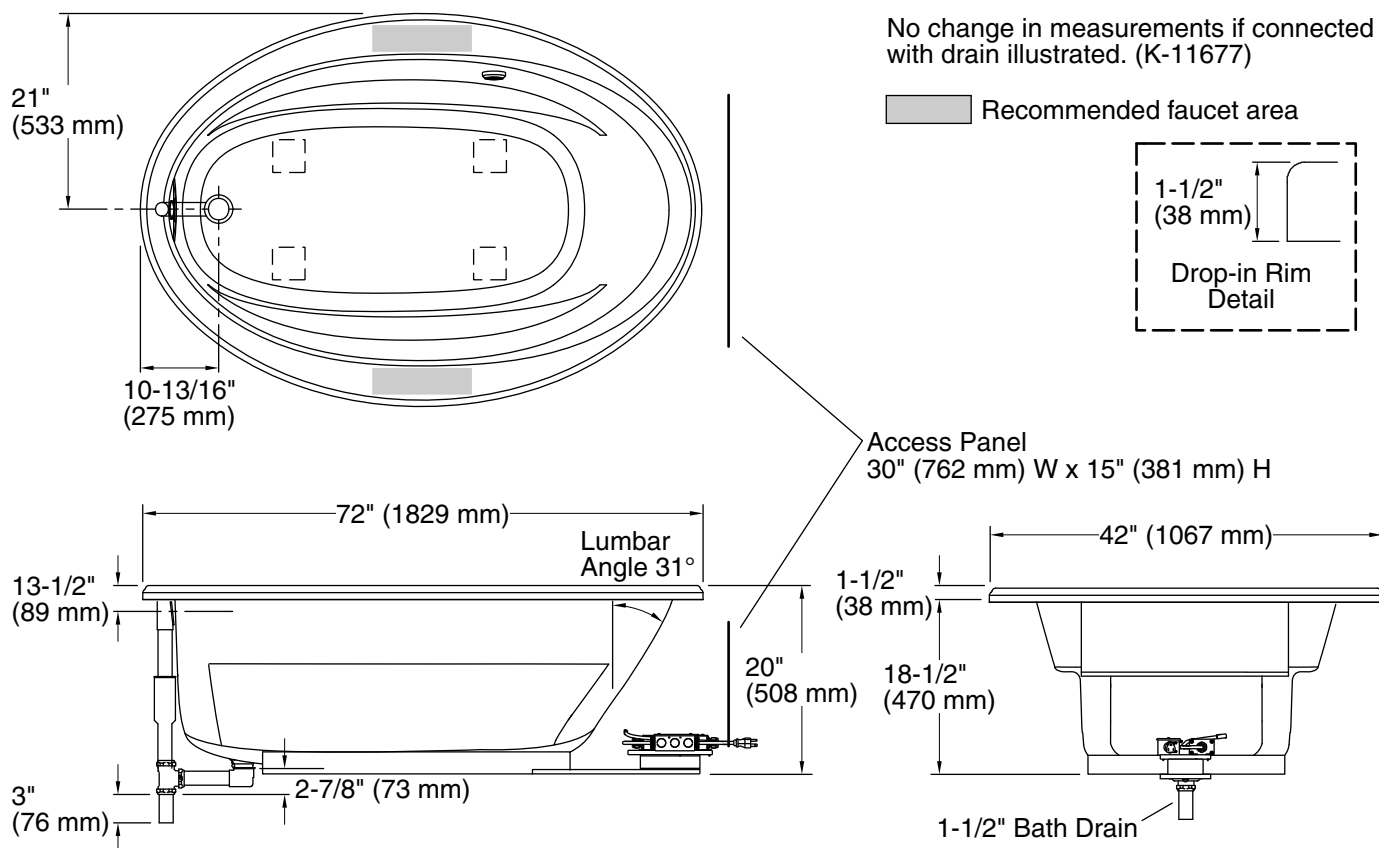

Required Electrical Service

One circuit required, protected with Class A Ground-Fault Circuit-Interrupter (GFCI). Outside North America, this device may be known as a Residual Current Device (RCD).

Heated Surface: 120 V, 15 A, 60 Hz

Technical Information

All product dimensions are nominal.

Drain location: Reversible
Basin area, bottom: 55-1/4" x 23-1/2" (1403 mm x 597 mm)
Basin area, top: 64-1/2" x 32" (1638 mm x 813 mm)
Weight: 85 lbs (38.6 kg)
Minimum floor load: 35 lbs/ft² (170.9 kg/m²)
Water depth: 15" (381 mm)
Water capacity: 75 gal (283.9 L)
Template: Drop-in, 1042557-7, required, included
Electrical component rating: Heated Surface: 120 V, 0.5 A, 60 Hz, 65 W

Notes

Measure your actual product for rough-in details.

Install this product according to the installation instructions.

The hot water supply should be 70% of the capacity of the bath or greater. Installations will vary.