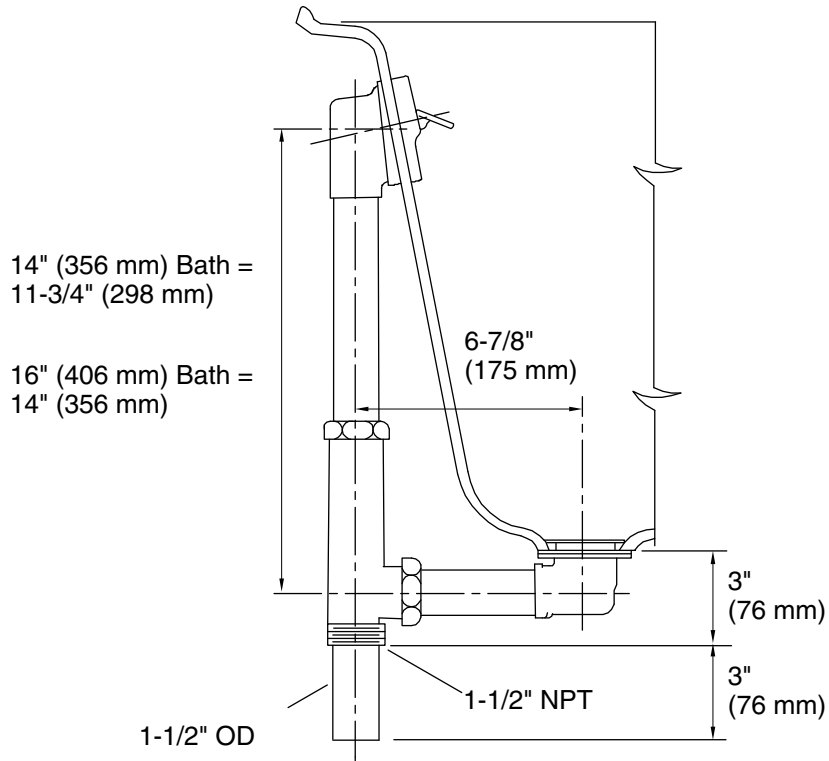

Features

- Adjustable trip lever
- 1-1/2" (38 mm) connection
- Brass tailpiece
- 17-gauge brass construction
- Removable grid strainer

Installation

- For 14" – 16" (356 – 406 mm) deep baths
- For through-the-floor installations

Available Colors/Finishes

Color tiles intended for reference only.

Color	Code	Description
	CP	Polished Chrome

Technical Information

All product dimensions are nominal.

Material: Brass

Notes

Install this product according to the installation instructions.