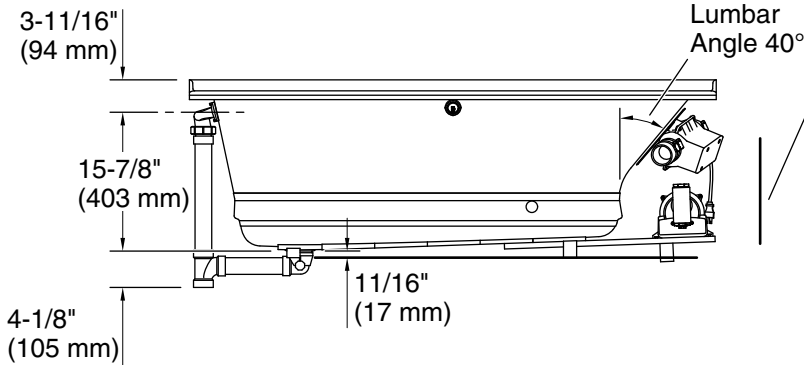

Blower Motor Access
30" (762 mm) W x 15" (381 mm) H Min