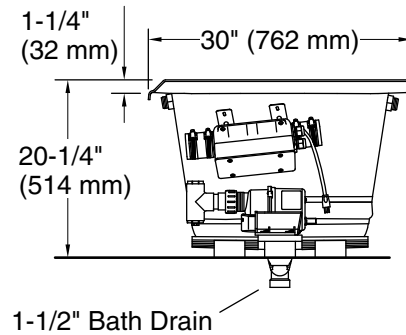

For the most current Specification Sheet, go to [www.kohler.com](http://www.kohler.com) USA or [www.kohler.ca](http://www.kohler.ca) Canada

7-13-2024 01:44 - US

**Underscore®**  
 60" x 30" alcove Heated BubbleMassage™ air bath  
 with Bask®, left drain  
**K-1167-GHLW**

No change in measurements if connected with drain illustrated. (K-7271)

**Integral Flange Detail**

Blower Motor Access  
 30" (762 mm) W x 15" (381 mm) H Min

**Required Electrical Service**

Two dedicated circuits required, protected with Class A Ground-Fault Circuit-Interrupter (GFCI). Outside North America, this device may be known as a Residual Current Device (RCD).

Blower, Heated	120 V, 15 A, 60 Hz
Surface:	
Air bath:	120 V, 15 A, 60 Hz

**Technical Information**

All product dimensions are nominal.

Drain location:	Left
Basin area, bottom:	42-3/8" x 20" (1076 mm x 508 mm)
Basin area, top:	54-3/8" x 24-5/16" (1381 mm x 618 mm)
Weight:	106 lbs (48.1 kg)
Minimum floor load:	44 lbs/ft <sup>2</sup> (214.8 kg/m <sup>2</sup> )
Water depth:	15-1/16" (383 mm)
Water capacity:	59.8 gal (226.4 L)
Electrical component rating:	Blower: 120 V, 10 A, 60 Hz Heated Surface: 120 V, 0.5 A, 60 Hz, 65 W Air bath: 120 V, 5 A, 60 Hz