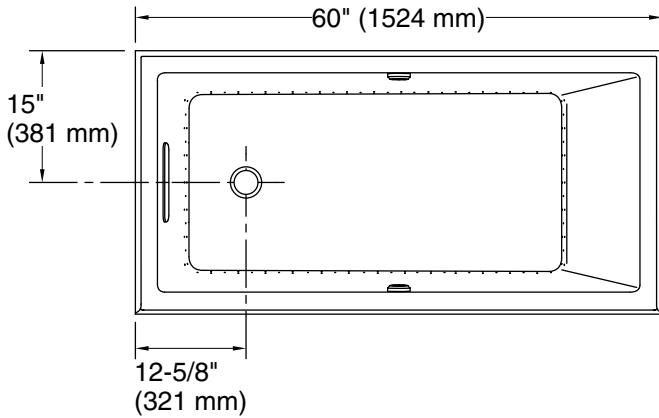

For the most current Specification Sheet, go to [www.kohler.com](http://www.kohler.com) USA or [www.kohler.ca](http://www.kohler.ca) Canada

7-13-2024 01:44 - US

**Underscore®**  
 60" x 30" alcove Heated BubbleMassage™ air bath  
 with Bask®, left drain  
**K-1167-GHLW**

Blower, Heated	120 V, 15 A, 60 Hz
Surface:	
Air bath:	120 V, 15 A, 60 Hz

**Technical Information**

All product dimensions are nominal.

Drain location:	Left
Basin area, bottom:	42-3/8" x 20" (1076 mm x 508 mm)
Basin area, top:	54-3/8" x 24-5/16" (1381 mm x 618 mm)
Weight:	106 lbs (48.1 kg)
Minimum floor load:	44 lbs/ft <sup>2</sup> (214.8 kg/m <sup>2</sup> )
Water depth:	15-1/16" (383 mm)
Water capacity:	59.8 gal (226.4 L)
Electrical component rating:	Blower: 120 V, 10 A, 60 Hz Heated Surface: 120 V, 0.5 A, 60 Hz, 65 W Air bath: 120 V, 5 A, 60 Hz