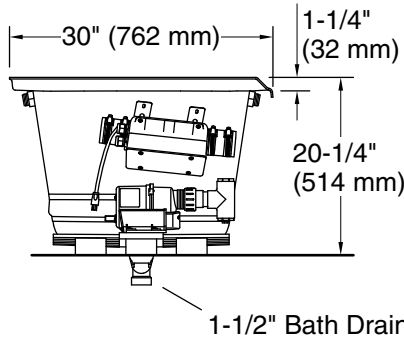

For the most current Specification Sheet, go to [www.kohler.com](http://www.kohler.com) USA or [www.kohler.ca](http://www.kohler.ca) Canada

9-30-2024 22:06 - US/CA

**Underscore®**

60" x 30" alcove Heated BubbleMassage™ air bath  
with Bask®, right drain  
**K-1167-GHRW**

No change in measurements if connected  
with drain illustrated. (K-7271)

**Integral Flange Detail**

Blower Motor Access  
30" (762 mm) W x 15" (381 mm) H Min

**Required Electrical Service**

Two dedicated circuits required, protected with Class A Ground-Fault Circuit-Interrupter (GFCI). Outside North America, this device may be known as a Residual Current Device (RCD).

- Blower, Heated Surface: 120 V, 15 A, 60 Hz
- Air bath: 120 V, 15 A, 60 Hz

**Technical Information**

All product dimensions are nominal.

- Drain location: Right
- Basin area, bottom: 42-3/8" x 20" (1076 mm x 508 mm)
- Basin area, top: 54-3/8" x 24-5/16" (1381 mm x 618 mm)
- Weight: 106 lbs (48.1 kg)
- Minimum floor load: 44 lbs/ft² (214.8 kg/m²)
- Water depth: 15-1/16" (383 mm)
- Water capacity: 59.8 gal (226.4 L)
- Electrical component rating:
  - Blower: 120 V, 10 A, 60 Hz
  - Heated Surface: 120 V, 0.5 A, 60 Hz, 65 W
  - Air bath: 120 V, 5 A, 60 Hz