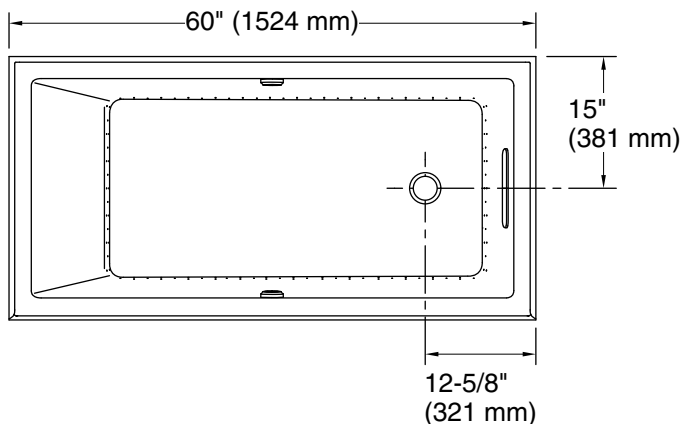

3-8-2025 02:58 - US/CA

**Underscore®**

60" x 30" alcove Heated BubbleMassage™ air bath with Bask®, right drain  
**K-1167-GHRW**

No change in measurements if connected with drain illustrated. (K-7271)

**Integral Flange Detail**

Blower Motor Access  
30" (762 mm) W x 15" (381 mm) H Min

1-1/2" Bath Drain

Heater pad is located on this side

**Required Electrical Service**

Two dedicated circuits required, protected with Class A Ground-Fault Circuit-Interrupter (GFCI). Outside North America, this device may be known as a Residual Current Device (RCD).

- Blower, Heated Surface: 120 V, 15 A, 60 Hz
- Air bath: 120 V, 15 A, 60 Hz

**Technical Information**

All product dimensions are nominal.

- Drain location: Right
- Basin area, bottom: 42-3/8" x 20" (1076 mm x 508 mm)
- Basin area, top: 54-3/8" x 24-5/16" (1381 mm x 618 mm)
- Weight: 106 lbs (48.1 kg)
- Minimum floor load: 44 lbs/ft² (214.8 kg/m²)
- Water depth: 15-1/16" (383 mm)
- Water capacity: 59.8 gal (226.4 L)
- Electrical component rating:
  - Blower: 120 V, 10 A, 60 Hz
  - Heated Surface: 120 V, 0.5 A, 60 Hz, 65 W
  - Air bath: 120 V, 5 A, 60 Hz