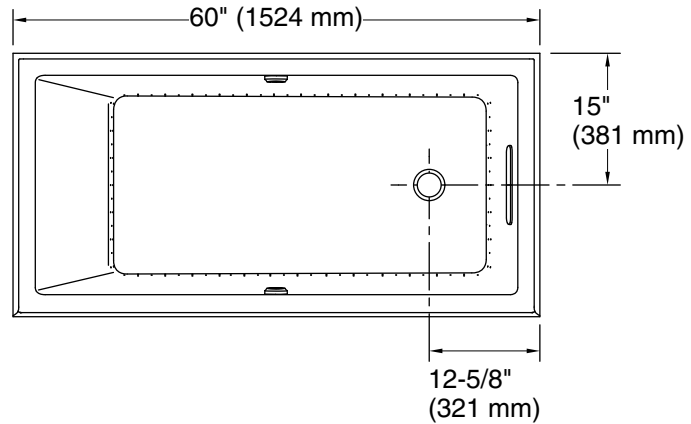

Underscore®

60" x 30" alcove Heated BubbleMassage™ air bath
with Bask®, right drain
K-1167-GHRW

No change in measurements if connected
with drain illustrated. (K-7271)

Blower Motor Access
30" (762 mm) W x 15" (381 mm) H Min

Required Electrical Service

Two dedicated circuits required, protected with Class A Ground-Fault Circuit-Interrupter (GFCI). Outside North America, this device may be known as a Residual Current Device (RCD).

- Blower, Heated Surface: 120 V, 15 A, 60 Hz
- Air bath: 120 V, 15 A, 60 Hz

Technical Information

All product dimensions are nominal.

- Drain location: Right
- Basin area, bottom: 42-3/8" x 20" (1076 mm x 508 mm)
- Basin area, top: 54-3/8" x 24-5/16" (1381 mm x 618 mm)
- Weight: 106 lbs (48.1 kg)
- Minimum floor load: 44 lbs/ft² (214.8 kg/m²)
- Water depth: 15-1/16" (383 mm)
- Water capacity: 59.8 gal (226.4 L)
- Electrical component rating:
  - Blower: 120 V, 10 A, 60 Hz
  - Heated Surface: 120 V, 0.5 A, 60 Hz, 65 W
  - Air bath: 120 V, 5 A, 60 Hz

Notes

- Measure your actual product for rough-in details.
- Install this product according to the installation instructions.
- The hot water supply should be 70% of the capacity of the bath or greater. Installations will vary.
- ADA compliant when installed to the specific requirements of these regulations.

1-800-4KOHLER (1-800-456-4537)

Kohler Co. reserves the right to make revisions without notice to product specifications.

For the most current Specification Sheet, go to www.kohler.com USA or www.kohler.ca Canada

9-30-2024 22:06 - US/CA