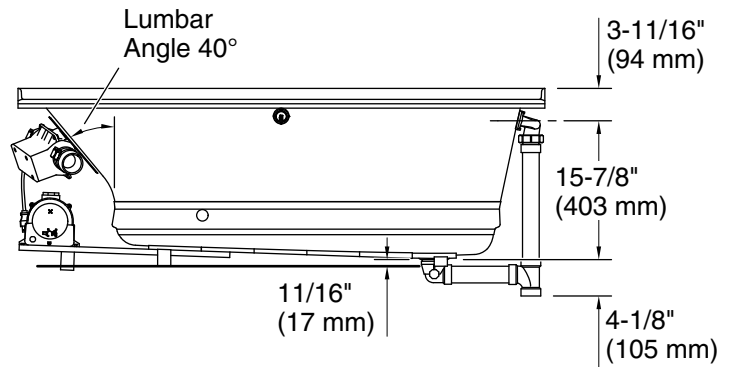

Blower Motor Access
30" (762 mm) W x 15" (381 mm) H Min