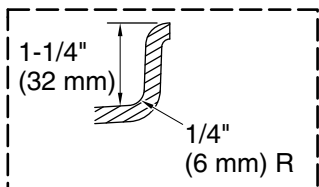

3-8-2025 02:58 - US/CA

**Underscore®**

60" x 30" alcove Heated BubbleMassage™ air bath with Bask®, right drain  
**K-1167-GHRW**

No change in measurements if connected with drain illustrated. (K-7271)

**Integral Flange Detail**

- Blower, Heated Surface: 120 V, 15 A, 60 Hz
- Air bath: 120 V, 15 A, 60 Hz

**Technical Information**

All product dimensions are nominal.

- Drain location: Right
- Basin area, bottom: 42-3/8" x 20" (1076 mm x 508 mm)
- Basin area, top: 54-3/8" x 24-5/16" (1381 mm x 618 mm)
- Weight: 106 lbs (48.1 kg)
- Minimum floor load: 44 lbs/ft² (214.8 kg/m²)
- Water depth: 15-1/16" (383 mm)
- Water capacity: 59.8 gal (226.4 L)
- Electrical component rating:
  - Blower: 120 V, 10 A, 60 Hz
  - Heated Surface: 120 V, 0.5 A, 60 Hz, 65 W
  - Air bath: 120 V, 5 A, 60 Hz