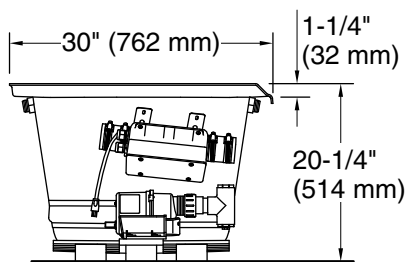

3-8-2025 02:58 - US/CA

**Underscore®**

60" x 30" alcove Heated BubbleMassage™ air bath with Bask®, right drain  
**K-1167-GHRW**

No change in measurements if connected with drain illustrated. (K-7271)

**Integral Flange Detail**

Blower Motor Access  
30" (762 mm) W x 15" (381 mm) H Min

1-1/2" Bath Drain

Heater pad is located on this side

**Required Electrical Service**

Two dedicated circuits required, protected with Class A Ground-Fault Circuit-Interrupter (GFCI). Outside North America, this device may be known as a Residual Current Device (RCD).

- Blower, Heated Surface: 120 V, 15 A, 60 Hz
- Air bath: 120 V, 15 A, 60 Hz

**Technical Information**

All product dimensions are nominal.

- Drain location: Right
- Basin area, bottom: 42-3/8" x 20" (1076 mm x 508 mm)
- Basin area, top: 54-3/8" x 24-5/16" (1381 mm x 618 mm)
- Weight: 106 lbs (48.1 kg)
- Minimum floor load: 44 lbs/ft² (214.8 kg/m²)
- Water depth: 15-1/16" (383 mm)
- Water capacity: 59.8 gal (226.4 L)
- Electrical component rating:
  - Blower: 120 V, 10 A, 60 Hz
  - Heated Surface: 120 V, 0.5 A, 60 Hz, 65 W
  - Air bath: 120 V, 5 A, 60 Hz