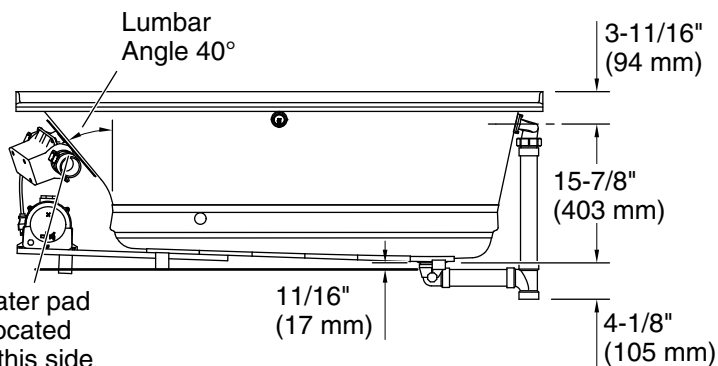

3-8-2025 02:58 - US/CA

**Underscore®**

60" x 30" alcove Heated BubbleMassage™ air bath with Bask®, right drain  
**K-1167-GHRW**

No change in measurements if connected with drain illustrated. (K-7271)

**Integral Flange Detail**

Blower Motor Access  
30" (762 mm) W x 15" (381 mm) H Min

1-1/2" Bath Drain

Heater pad is located on this side

**Required Electrical Service**

Two dedicated circuits required, protected with Class A Ground-Fault Circuit-Interrupter (GFCI). Outside North America, this device may be known as a Residual Current Device (RCD).

- Blower, Heated Surface: 120 V, 15 A, 60 Hz
- Air bath: 120 V, 15 A, 60 Hz

**Technical Information**

All product dimensions are nominal.

- Drain location: Right
- Basin area, bottom: 42-3/8" x 20" (1076 mm x 508 mm)
- Basin area, top: 54-3/8" x 24-5/16" (1381 mm x 618 mm)
- Weight: 106 lbs (48.1 kg)
- Minimum floor load: 44 lbs/ft² (214.8 kg/m²)
- Water depth: 15-1/16" (383 mm)
- Water capacity: 59.8 gal (226.4 L)
- Electrical component rating:
  - Blower: 120 V, 10 A, 60 Hz
  - Heated Surface: 120 V, 0.5 A, 60 Hz, 65 W
  - Air bath: 120 V, 5 A, 60 Hz