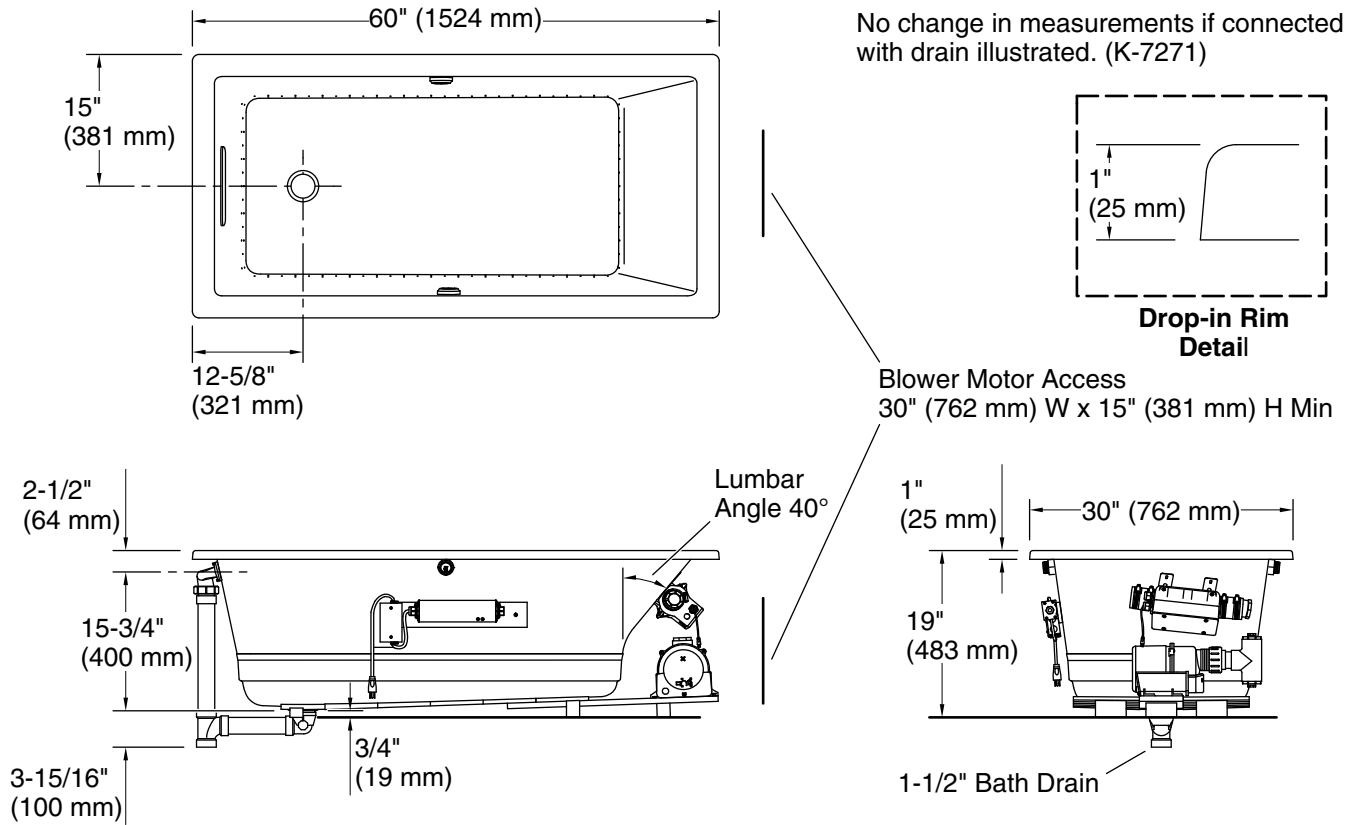

Required Electrical Service

Two dedicated circuits required, protected with Class A Ground-Fault Circuit-Interrupter (GFCI). Outside North America, this device may be known as a Residual Current Device (RCD).

Blower, Heated Surface:	120 V, 15 A, 60 Hz
Air bath:	120 V, 15 A, 60 Hz

Technical Information

All product dimensions are nominal.

Drain location:	Reversible
Basin area, bottom:	42-3/8" x 20" (1076 mm x 508 mm)
Basin area, top:	54-3/8" x 24-5/16" (1381 mm x 618 mm)
Weight:	102 lbs (46.3 kg)
Minimum floor load:	50 lbs/ft² (244.1 kg/m²)
Water depth:	15-1/16" (383 mm)
Water capacity:	59.8 gal (226.4 L)
Cutout:	Drop-in, 59-1/2" x 28-1/2" (1511 mm x 724 mm)
Electrical component rating:	Blower: 120 V, 10 A, 60 Hz Heated Surface: 120 V, 0.5 A, 60 Hz, 65

Notes

Measure your actual product for rough-in details.

Install this product according to the installation instructions.

The hot water supply should be 70% of the capacity of the bath or greater. Installations will vary.

ADA compliant when installed to the specific requirements of these regulations.