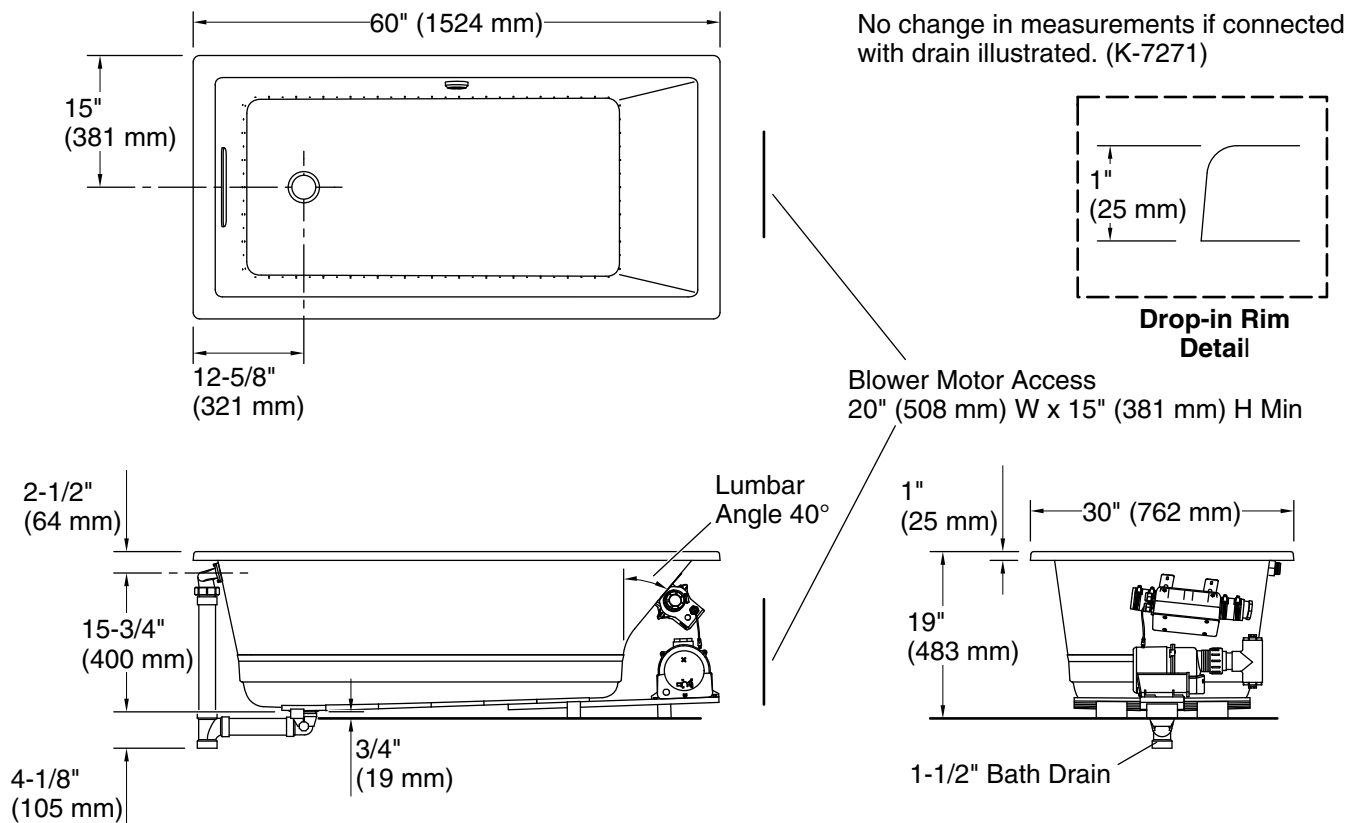

Required Electrical Service

Two dedicated circuits required, protected with Class A Ground-Fault Circuit-Interrupter (GFCI). Outside North America, this device may be known as a Residual Current Device (RCD).

Blower: 120 V, 15 A, 60 Hz
Air bath: 120 V, 15 A, 60 Hz

Technical Information

All product dimensions are nominal.

Drain location: Reversible
Basin area, bottom: 42-3/8" x 20" (1076 mm x 508 mm)
Basin area, top: 54-3/8" x 24-5/16" (1381 mm x 618 mm)
Weight: 96 lbs (43.5 kg)
Minimum floor load: 50 lbs/ft² (244.1 kg/m²)
Water depth: 15-1/16" (383 mm)
Water capacity: 59.8 gal (226.4 L)
Cutout: Drop-in, 59-1/2" x 28-1/2" (1511 mm x 724 mm)
Electrical component rating: Blower: 120 V, 10 A, 60 Hz
Air bath: 120 V, 5 A, 60 Hz

Blower speed: Variable

1-800-4KOHLER (1-800-456-4537)

Kohler Co. reserves the right to make revisions without notice to product specifications.

For the most current Specification Sheet, go to www.kohler.com USA or www.kohler.ca Canada

7-8-2024 22:45 - US

Notes

Measure your actual product for rough-in details.

Install this product according to the installation instructions.

The hot water supply should be 70% of the capacity of the bath or greater. Installations will vary.

ADA compliant when installed to the specific requirements of these regulations.