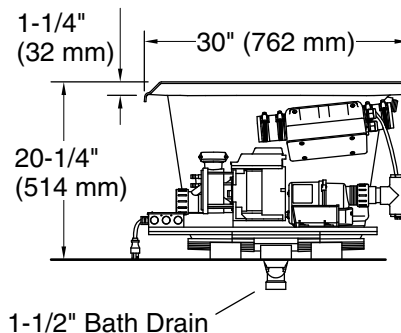

Underscore®
 60" x 30" alcove Heated BubbleMassage™ air bath
 with whirlpool, left drain
K-1167-XHGL

No change in measurements if connected with drain illustrated. (K-7271)

Integral Flange Detail

Blower Motor Access
 30" (762 mm) W x 15" (381 mm) H Min

- Blower: 120 V, 15 A, 60 Hz
- Air bath, Pump: 120 V, 15 A, 60 Hz
- Heater: 120 V, 15 A, 60 Hz

Technical Information

All product dimensions are nominal.

- Drain location: Left
- Basin area, bottom: 42-7/16" x 20" (1078 mm x 508 mm)
- Basin area, top: 54-5/16" x 24-1/4" (1380 mm x 616 mm)
- Weight: 152 lbs (68.9 kg)
- Minimum floor load: 53.9 lbs/ft² (263.2 kg/m²)
- Water depth: 15-1/8" (384 mm)
- Water capacity: 59.8 gal (226.4 L)
- Electrical component rating:
 - Blower: 120 V, 10 A, 60 Hz
 - Air bath: 120 V, 5 A, 60 Hz
 - Pump: 120 V, 7 A, 60 Hz
 - Heater: 120 V, 12 A, 60 Hz