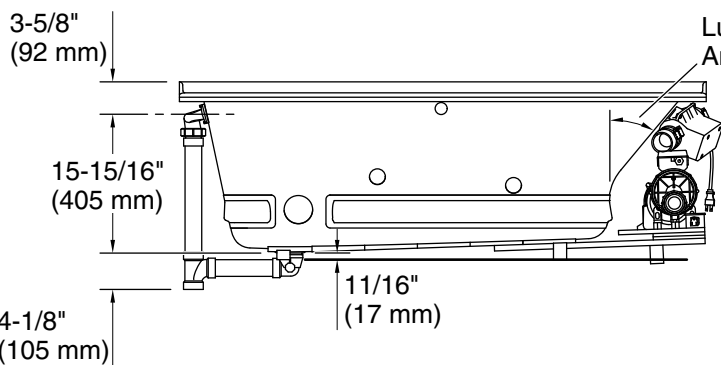

Underscore®
 60" x 30" alcove Heated BubbleMassage™ air bath
 with whirlpool, left drain
K-1167-XHGL

No change in measurements if connected with drain illustrated. (K-7271)

Integral Flange Detail

Blower Motor Access
 30" (762 mm) W x 15" (381 mm) H Min

- Blower: 120 V, 15 A, 60 Hz
- Air bath, Pump: 120 V, 15 A, 60 Hz
- Heater: 120 V, 15 A, 60 Hz

Technical Information

All product dimensions are nominal.

- Drain location: Left
- Basin area, bottom: 42-7/16" x 20" (1078 mm x 508 mm)
- Basin area, top: 54-5/16" x 24-1/4" (1380 mm x 616 mm)
- Weight: 152 lbs (68.9 kg)
- Minimum floor load: 53.9 lbs/ft² (263.2 kg/m²)
- Water depth: 15-1/8" (384 mm)
- Water capacity: 59.8 gal (226.4 L)
- Electrical component rating:
 - Blower: 120 V, 10 A, 60 Hz
 - Air bath: 120 V, 5 A, 60 Hz
 - Pump: 120 V, 7 A, 60 Hz
 - Heater: 120 V, 12 A, 60 Hz