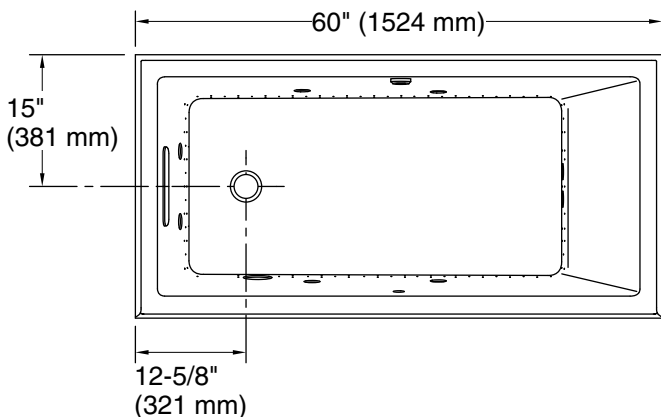

Underscore®
 60" x 30" alcove Heated BubbleMassage™ air bath
 with whirlpool, left drain
K-1167-XHGL

No change in measurements if connected with drain illustrated. (K-7271)

Integral Flange Detail

Blower Motor Access
 30" (762 mm) W x 15" (381 mm) H Min

- Blower: 120 V, 15 A, 60 Hz
- Air bath, Pump: 120 V, 15 A, 60 Hz
- Heater: 120 V, 15 A, 60 Hz

Technical Information

All product dimensions are nominal.

- Drain location: Left
- Basin area, bottom: 42-7/16" x 20" (1078 mm x 508 mm)
- Basin area, top: 54-5/16" x 24-1/4" (1380 mm x 616 mm)
- Weight: 152 lbs (68.9 kg)
- Minimum floor load: 53.9 lbs/ft² (263.2 kg/m²)
- Water depth: 15-1/8" (384 mm)
- Water capacity: 59.8 gal (226.4 L)
- Electrical component rating:
 - Blower: 120 V, 10 A, 60 Hz
 - Air bath: 120 V, 5 A, 60 Hz
 - Pump: 120 V, 7 A, 60 Hz
 - Heater: 120 V, 12 A, 60 Hz