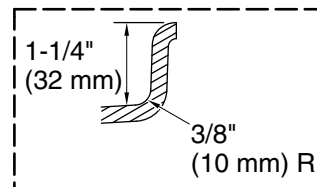

Underscore®
 60" x 30" alcove Heated BubbleMassage™ air bath
 with whirlpool, left drain
K-1167-XHGL

No change in measurements if connected with drain illustrated. (K-7271)

Integral Flange Detail

Blower Motor Access
 30" (762 mm) W x 15" (381 mm) H Min

- Blower: 120 V, 15 A, 60 Hz
- Air bath, Pump: 120 V, 15 A, 60 Hz
- Heater: 120 V, 15 A, 60 Hz

Technical Information

All product dimensions are nominal.

- Drain location: Left
- Basin area, bottom: 42-7/16" x 20" (1078 mm x 508 mm)
- Basin area, top: 54-5/16" x 24-1/4" (1380 mm x 616 mm)
- Weight: 152 lbs (68.9 kg)
- Minimum floor load: 53.9 lbs/ft² (263.2 kg/m²)
- Water depth: 15-1/8" (384 mm)
- Water capacity: 59.8 gal (226.4 L)
- Electrical component rating:
 - Blower: 120 V, 10 A, 60 Hz
 - Air bath: 120 V, 5 A, 60 Hz
 - Pump: 120 V, 7 A, 60 Hz
 - Heater: 120 V, 12 A, 60 Hz