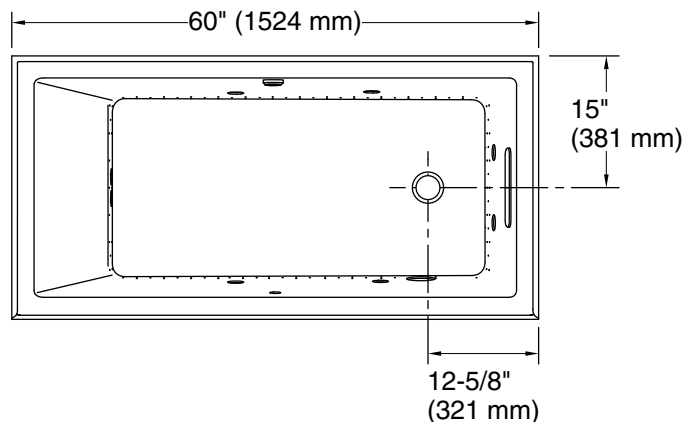

Required Electrical Service

Three dedicated circuits required, protected with Class A Ground-Fault Circuit-Interrupter (GFCI). Outside North America, this device may be known as a Residual Current Device (RCD).

- Blower: 120 V, 15 A, 60 Hz
- Air bath, Pump: 120 V, 15 A, 60 Hz
- Heater: 120 V, 15 A, 60 Hz

Technical Information

All product dimensions are nominal.

- Drain location: Right
- Basin area, bottom: 42-7/16" x 20" (1078 mm x 508 mm)
- Basin area, top: 54-5/16" x 24-1/4" (1380 mm x 616 mm)
- Weight: 152 lbs (68.9 kg)
- Minimum floor load: 53.9 lbs/ft² (263.2 kg/m²)
- Water depth: 15-1/8" (384 mm)
- Water capacity: 59.8 gal (226.4 L)
- Electrical component rating:
  - Blower: 120 V, 10 A, 60 Hz
  - Air bath: 120 V, 5 A, 60 Hz
  - Pump: 120 V, 7 A, 60 Hz
  - Heater: 120 V, 12 A, 60 Hz

Notes

- Measure your actual product for rough-in details.
- Install this product according to the installation instructions.
- The hot water supply should be 70% of the capacity of the bath or greater. Installations will vary.

1-800-4KOHLER (1-800-456-4537)

Kohler Co. reserves the right to make revisions without notice to product specifications.

For the most current Specification Sheet, go to www.kohler.com USA or www.kohler.ca Canada

9-30-2024 20:39 - US/CA