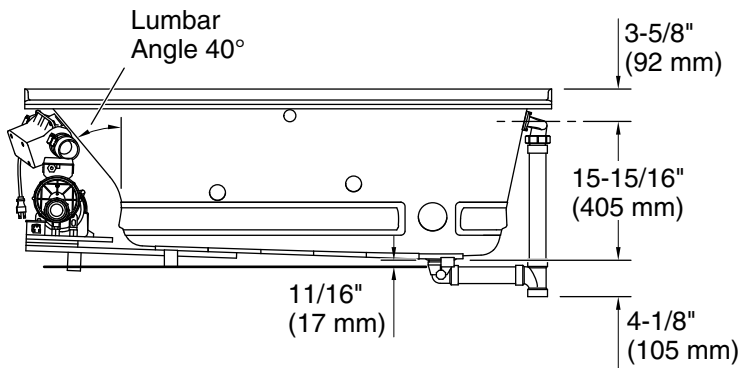

Required Electrical Service

Three dedicated circuits required, protected with Class A Ground-Fault Circuit-Interrupter (GFCI). Outside North America, this device may be known as a Residual Current Device (RCD).

- Blower: 120 V, 15 A, 60 Hz
- Air bath, Pump: 120 V, 15 A, 60 Hz
- Heater: 120 V, 15 A, 60 Hz

Technical Information

All product dimensions are nominal.

- Drain location: Right
- Basin area, bottom: 42-7/16" x 20" (1078 mm x 508 mm)
- Basin area, top: 54-5/16" x 24-1/4" (1380 mm x 616 mm)
- Weight: 152 lbs (68.9 kg)
- Minimum floor load: 53.9 lbs/ft² (263.2 kg/m²)
- Water depth: 15-1/8" (384 mm)
- Water capacity: 59.8 gal (226.4 L)
- Electrical component rating:
  - Blower: 120 V, 10 A, 60 Hz
  - Air bath: 120 V, 5 A, 60 Hz
  - Pump: 120 V, 7 A, 60 Hz
  - Heater: 120 V, 12 A, 60 Hz

Notes

- Measure your actual product for rough-in details.
- Install this product according to the installation instructions.
- The hot water supply should be 70% of the capacity of the bath or greater. Installations will vary.

1-800-4KOHLER (1-800-456-4537)

Kohler Co. reserves the right to make revisions without notice to product specifications.

For the most current Specification Sheet, go to www.kohler.com USA or www.kohler.ca Canada

9-30-2024 20:39 - US/CA