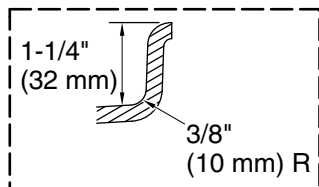

Underscore®

60" x 30" alcove Heated BubbleMassage™ air bath with whirlpool, right drain
K-1167-XHGHR

No change in measurements if connected with drain illustrated. (K-7271)

Integral Flange Detail

Blower Motor Access
30" (762 mm) W x 15" (381 mm) H Min