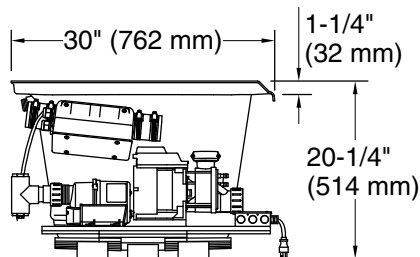

1-1/2" Bath Drain