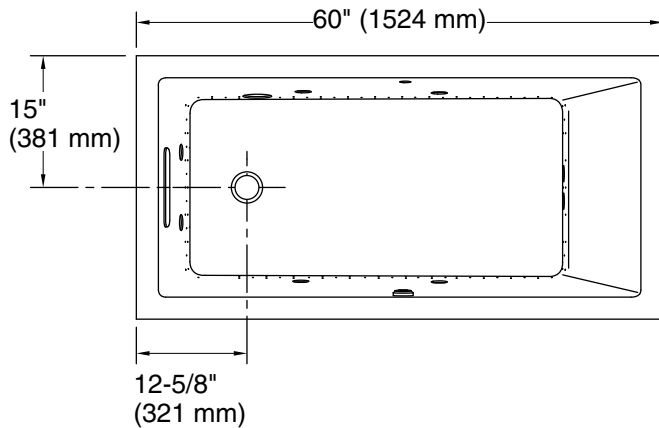

For the most current Specification Sheet, go to www.kohler.com USA or www.kohler.ca Canada

8-26-2024 20:14 - US/CA

THE BOLD LOOK
OF **KOHLER®**

Underscore®

60" x 30" drop-in Heated BubbleMassage™ air bath with whirlpool
K-1167-XHGH

The hot water supply should be 70% of the capacity of the bath or greater. Installations will vary.

Technical Information

All product dimensions are nominal.

- Drain location: Reversible
- Basin area, bottom: 42-3/8" x 20" (1076 mm x 508 mm)
- Basin area, top: 54-3/8" x 24-5/16" (1381 mm x 618 mm)
- Weight: 150 lbs (68 kg)
- Minimum floor load: 53.6 lbs/ft² (261.7 kg/m²)
- Water depth: 15-1/16" (383 mm)
- Water capacity: 59.8 gal (226.4 L)
- Cutout: Drop-in, 59-1/2" x 29-1/2" (1511 mm x 749 mm)