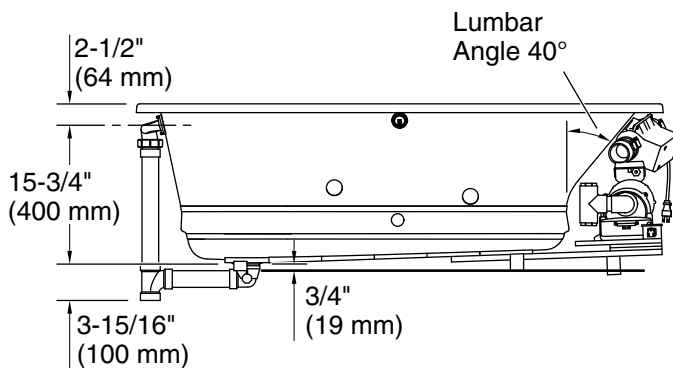

1-1/2" Bath Drain

Required Electrical Service

Three dedicated circuits required, protected with Class A Ground-Fault Circuit-Interrupter (GFCI). Outside North America, this device may be known as a Residual Current Device (RCD).

- Air bath, Pump: 120 V, 15 A, 60 Hz
- Heater: 120 V, 15 A, 60 Hz
- Blower: 120 V, 15 A, 60 Hz

Notes

Measure your actual product for rough-in details.

Install this product according to the installation instructions.

The hot water supply should be 70% of the capacity of the bath or greater. Installations will vary.

Technical Information

All product dimensions are nominal.

- Drain location: Reversible
- Basin area, bottom: 42-3/8" x 20" (1076 mm x 508 mm)
- Basin area, top: 54-3/8" x 24-5/16" (1381 mm x 618 mm)
- Weight: 150 lbs (68 kg)
- Minimum floor load: 53.6 lbs/ft² (261.7 kg/m²)
- Water depth: 15-1/16" (383 mm)
- Water capacity: 59.8 gal (226.4 L)
- Cutout: Drop-in, 59-1/2" x 29-1/2" (1511 mm x 749 mm)

Electrical component rating: Air bath: 120 V, 5 A, 60 Hz
Pump: 120 V, 7 A, 60 Hz

1-800-4KOHLE (1-800-456-4537)

Kohler Co. reserves the right to make revisions without notice to product specifications.

For the most current Specification Sheet, go to www.kohler.com USA or www.kohler.ca Canada

8-26-2024 20:14 - US/CA