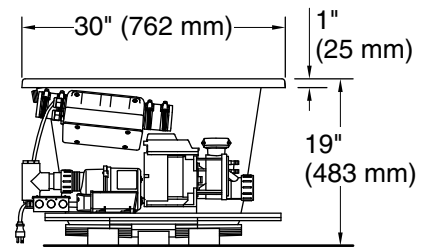

1-1/2" Bath Drain

Required Electrical Service

Three dedicated circuits required, protected with Class A Ground-Fault Circuit-Interrupter (GFCI). Outside North America, this device may be known as a Residual Current Device (RCD).

- Air bath, Pump: 120 V, 15 A, 60 Hz
- Heater: 120 V, 15 A, 60 Hz
- Blower: 120 V, 15 A, 60 Hz

Notes

Measure your actual product for rough-in details.

Install this product according to the installation instructions.

The hot water supply should be 70% of the capacity of the bath or greater. Installations will vary.

Technical Information

All product dimensions are nominal.

- Drain location: Reversible
- Basin area, bottom: 42-3/8" x 20" (1076 mm x 508 mm)
- Basin area, top: 54-3/8" x 24-5/16" (1381 mm x 618 mm)
- Weight: 150 lbs (68 kg)
- Minimum floor load: 53.6 lbs/ft² (261.7 kg/m²)
- Water depth: 15-1/16" (383 mm)
- Water capacity: 59.8 gal (226.4 L)
- Cutout: Drop-in, 59-1/2" x 29-1/2" (1511 mm x 749 mm)

Electrical component rating: Air bath: 120 V, 5 A, 60 Hz
Pump: 120 V, 7 A, 60 Hz

1-800-4KOHLE (1-800-456-4537)

Kohler Co. reserves the right to make revisions without notice to product specifications.

For the most current Specification Sheet, go to www.kohler.com USA or www.kohler.ca Canada

8-26-2024 20:14 - US/CA