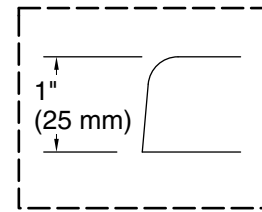

No change in measurements if connected with drain illustrated. (K-7271)

Drop-in Rim Detail

Blower Motor Access
30" (762 mm) W x 15" (381 mm) H Min