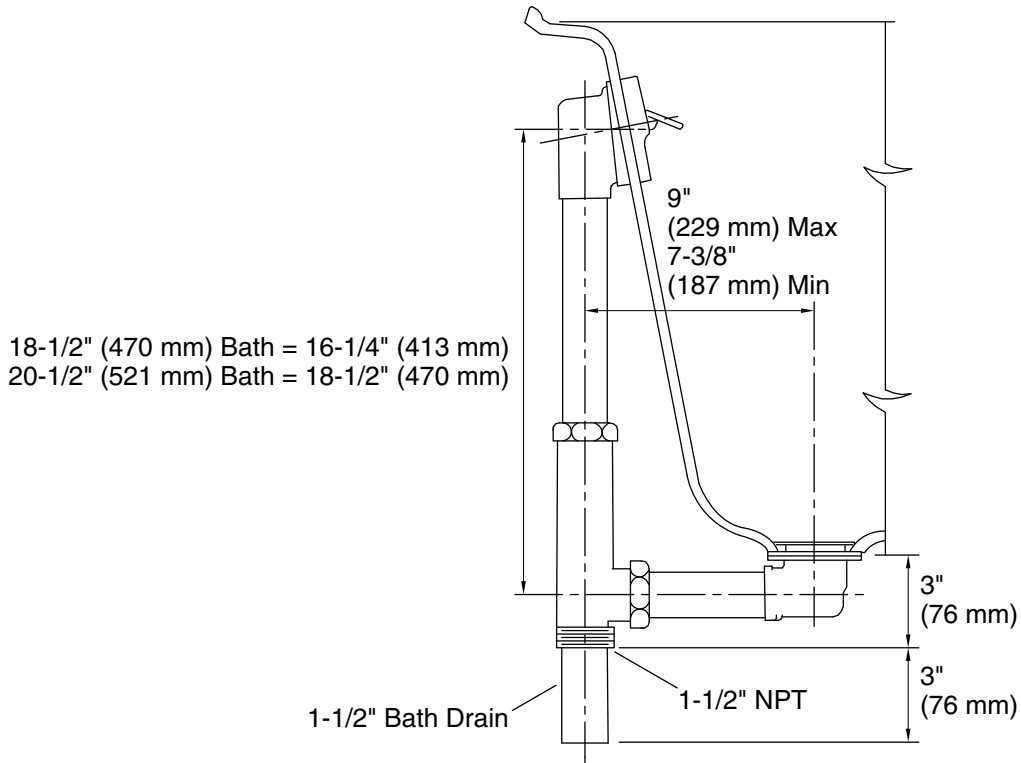

Features

- Brass tailpiece
- 1-1/2" (38 mm) connection
- Adjustable trip lever
- Removable grid strainer

Installation

- For through-the-floor installations
- For 18-1/2" (470 mm) to 20-1/2" (521 mm) deep bath installations

Recommended Products/Accessories

- K-23726 Drain treatment
- K-23723 Faucet cleaner

Codes/Standards

ASME A112.18.2/CSA B125.2

KOHLER® One-Year Limited Warranty

See website for detailed warranty information.

Available Colors/Finishes

Color tiles intended for reference only.

Color	Code	Description
	CP	Polished Chrome

Technical Information

All product dimensions are nominal.

Material: Brass